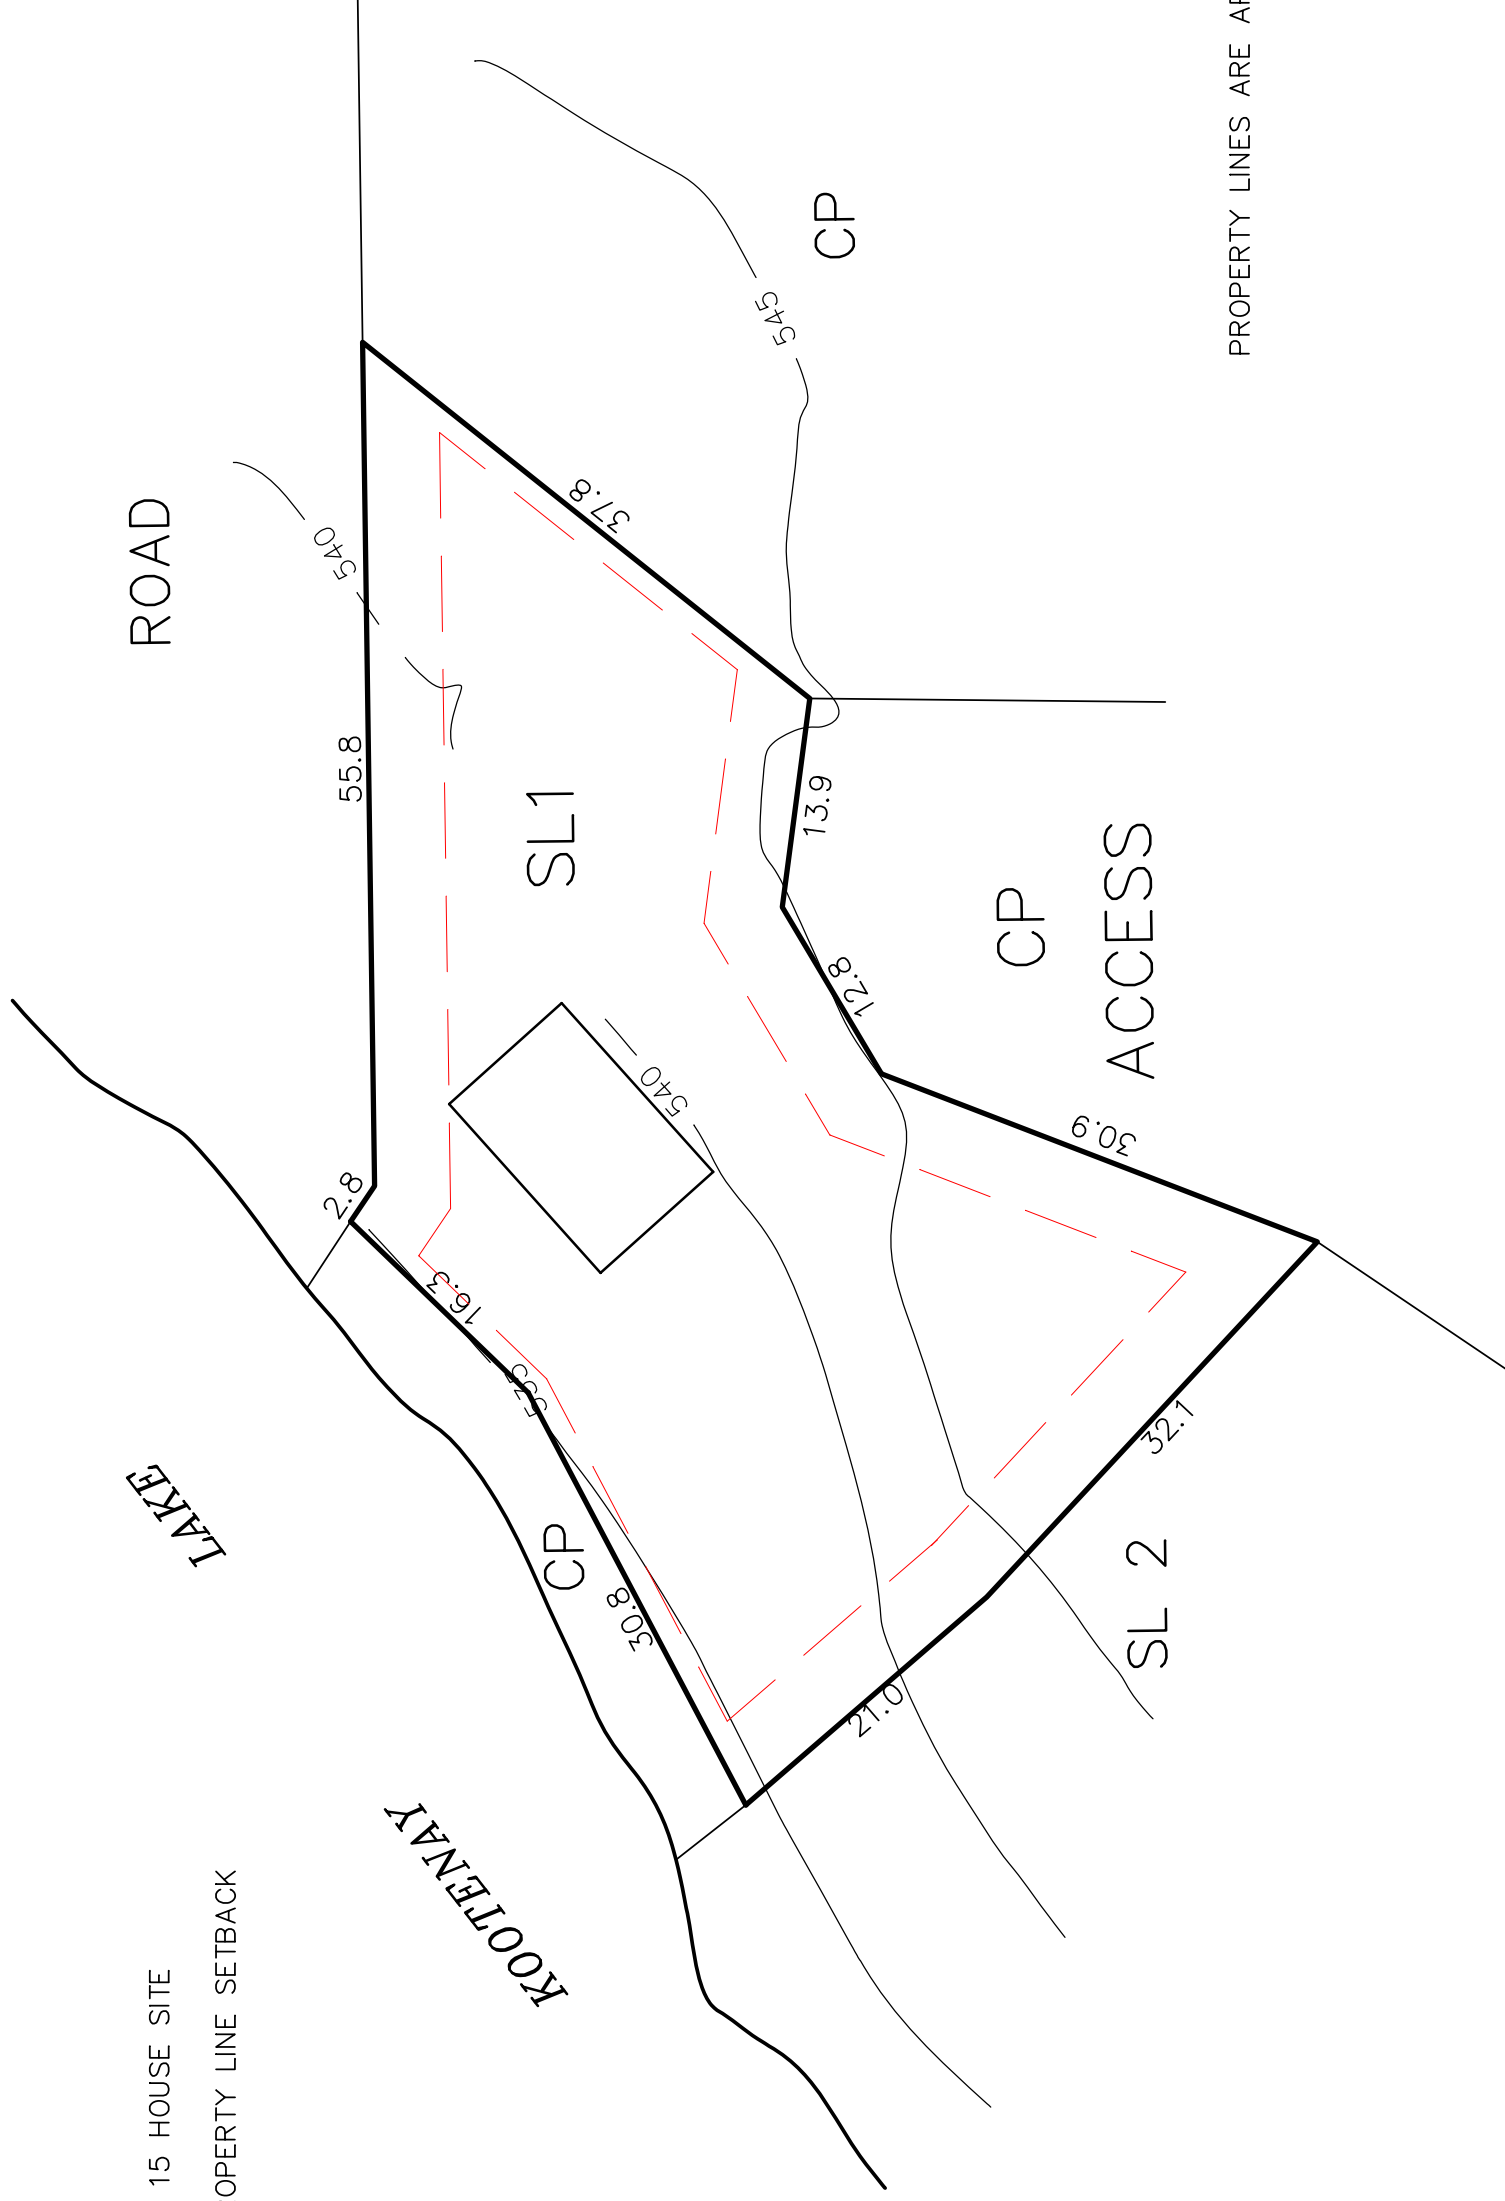

# LOT 1 SITE PLAN

Area = 0.240ha

## LEGEND

 TYPICAL 10 x 15 HOUSE SITE

 PROPOSED PROPERTY LINE SETBACK

PROPERTY LINES ARE APPROXIMATE ONLY