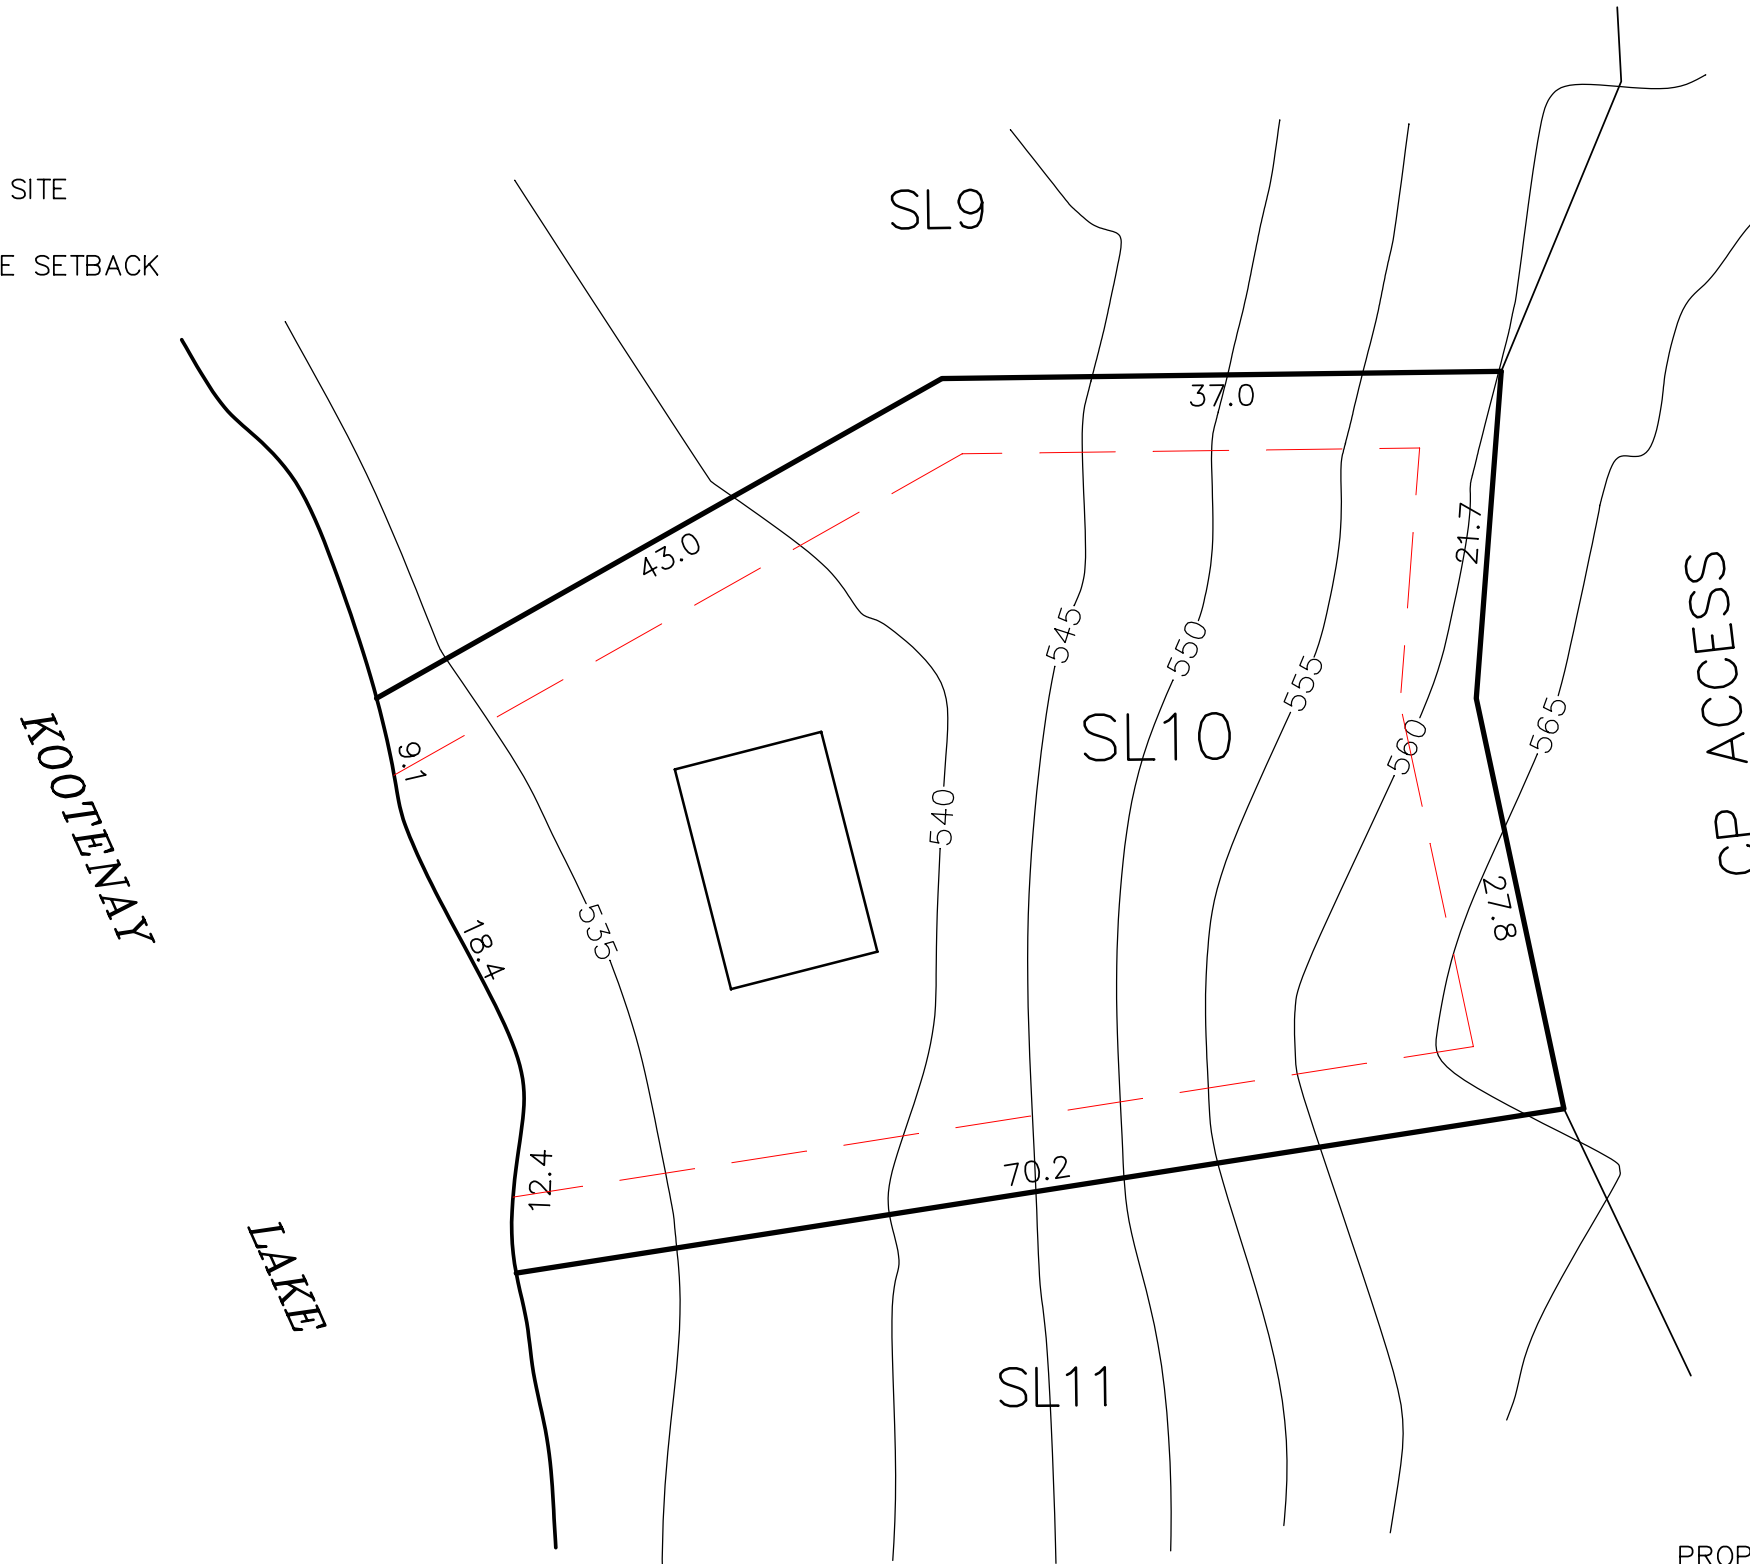

LOT 10 SITE PLAN

Area = 0.476ha

LEGEND

-  TYPICAL 10 x 15 HOUSE SITE
-  PROPOSED PROPERTY LINE SETBACK

PROPERTY LINES ARE APPROXIMATE ONLY