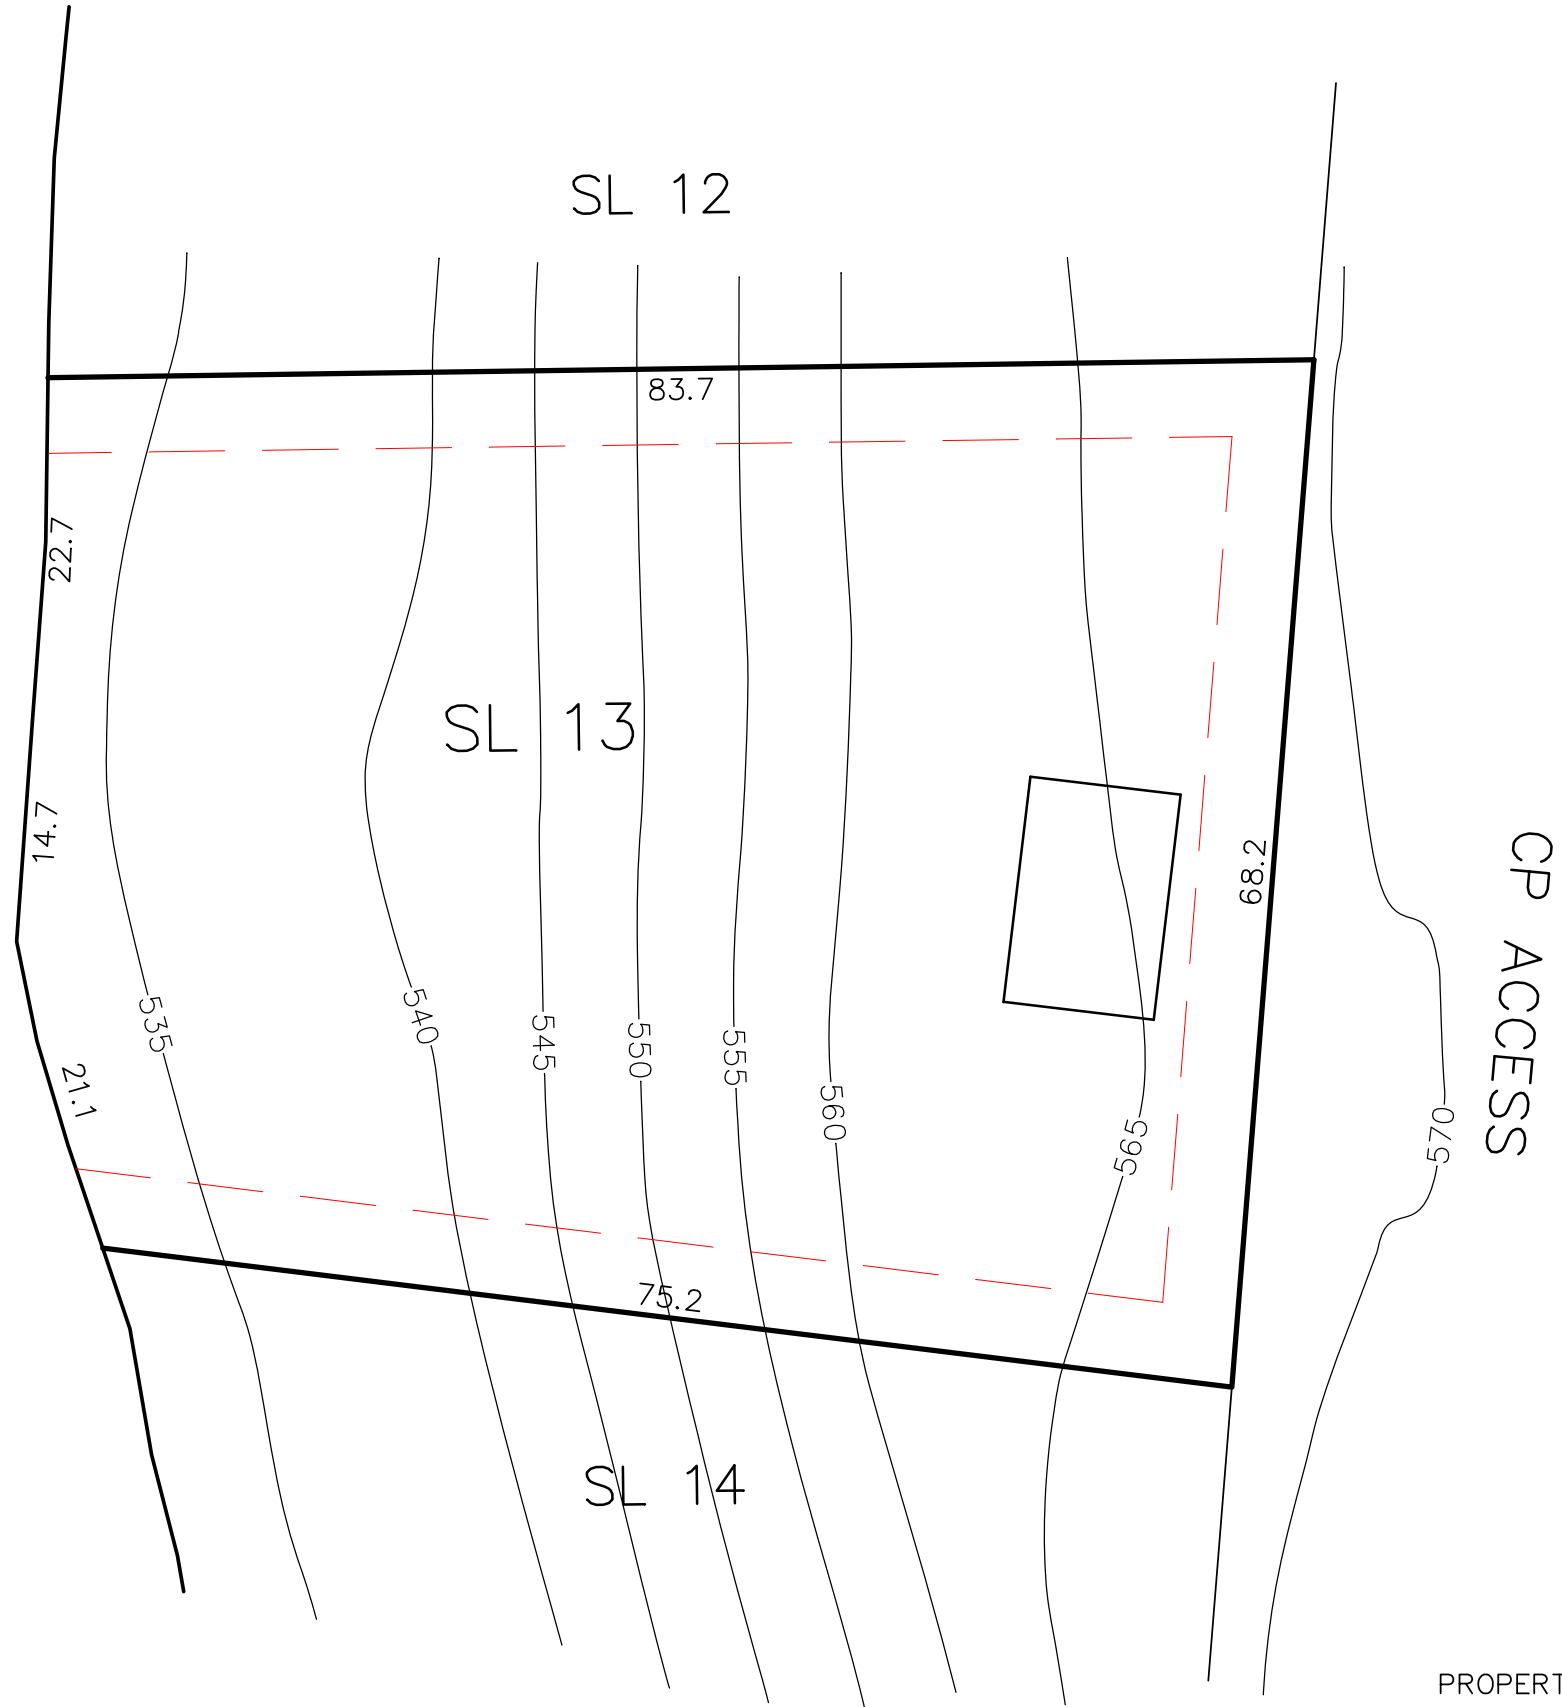

# LOT 13 SITE PLAN

Area = 0.394ha

## LEGEND

 TYPICAL 10 x 15 HOUSE SITE

 PROPOSED PROPERTY LINE SETBACK

KOOTENAY  
LAKE

PROPERTY LINES ARE APPROXIMATE ONLY