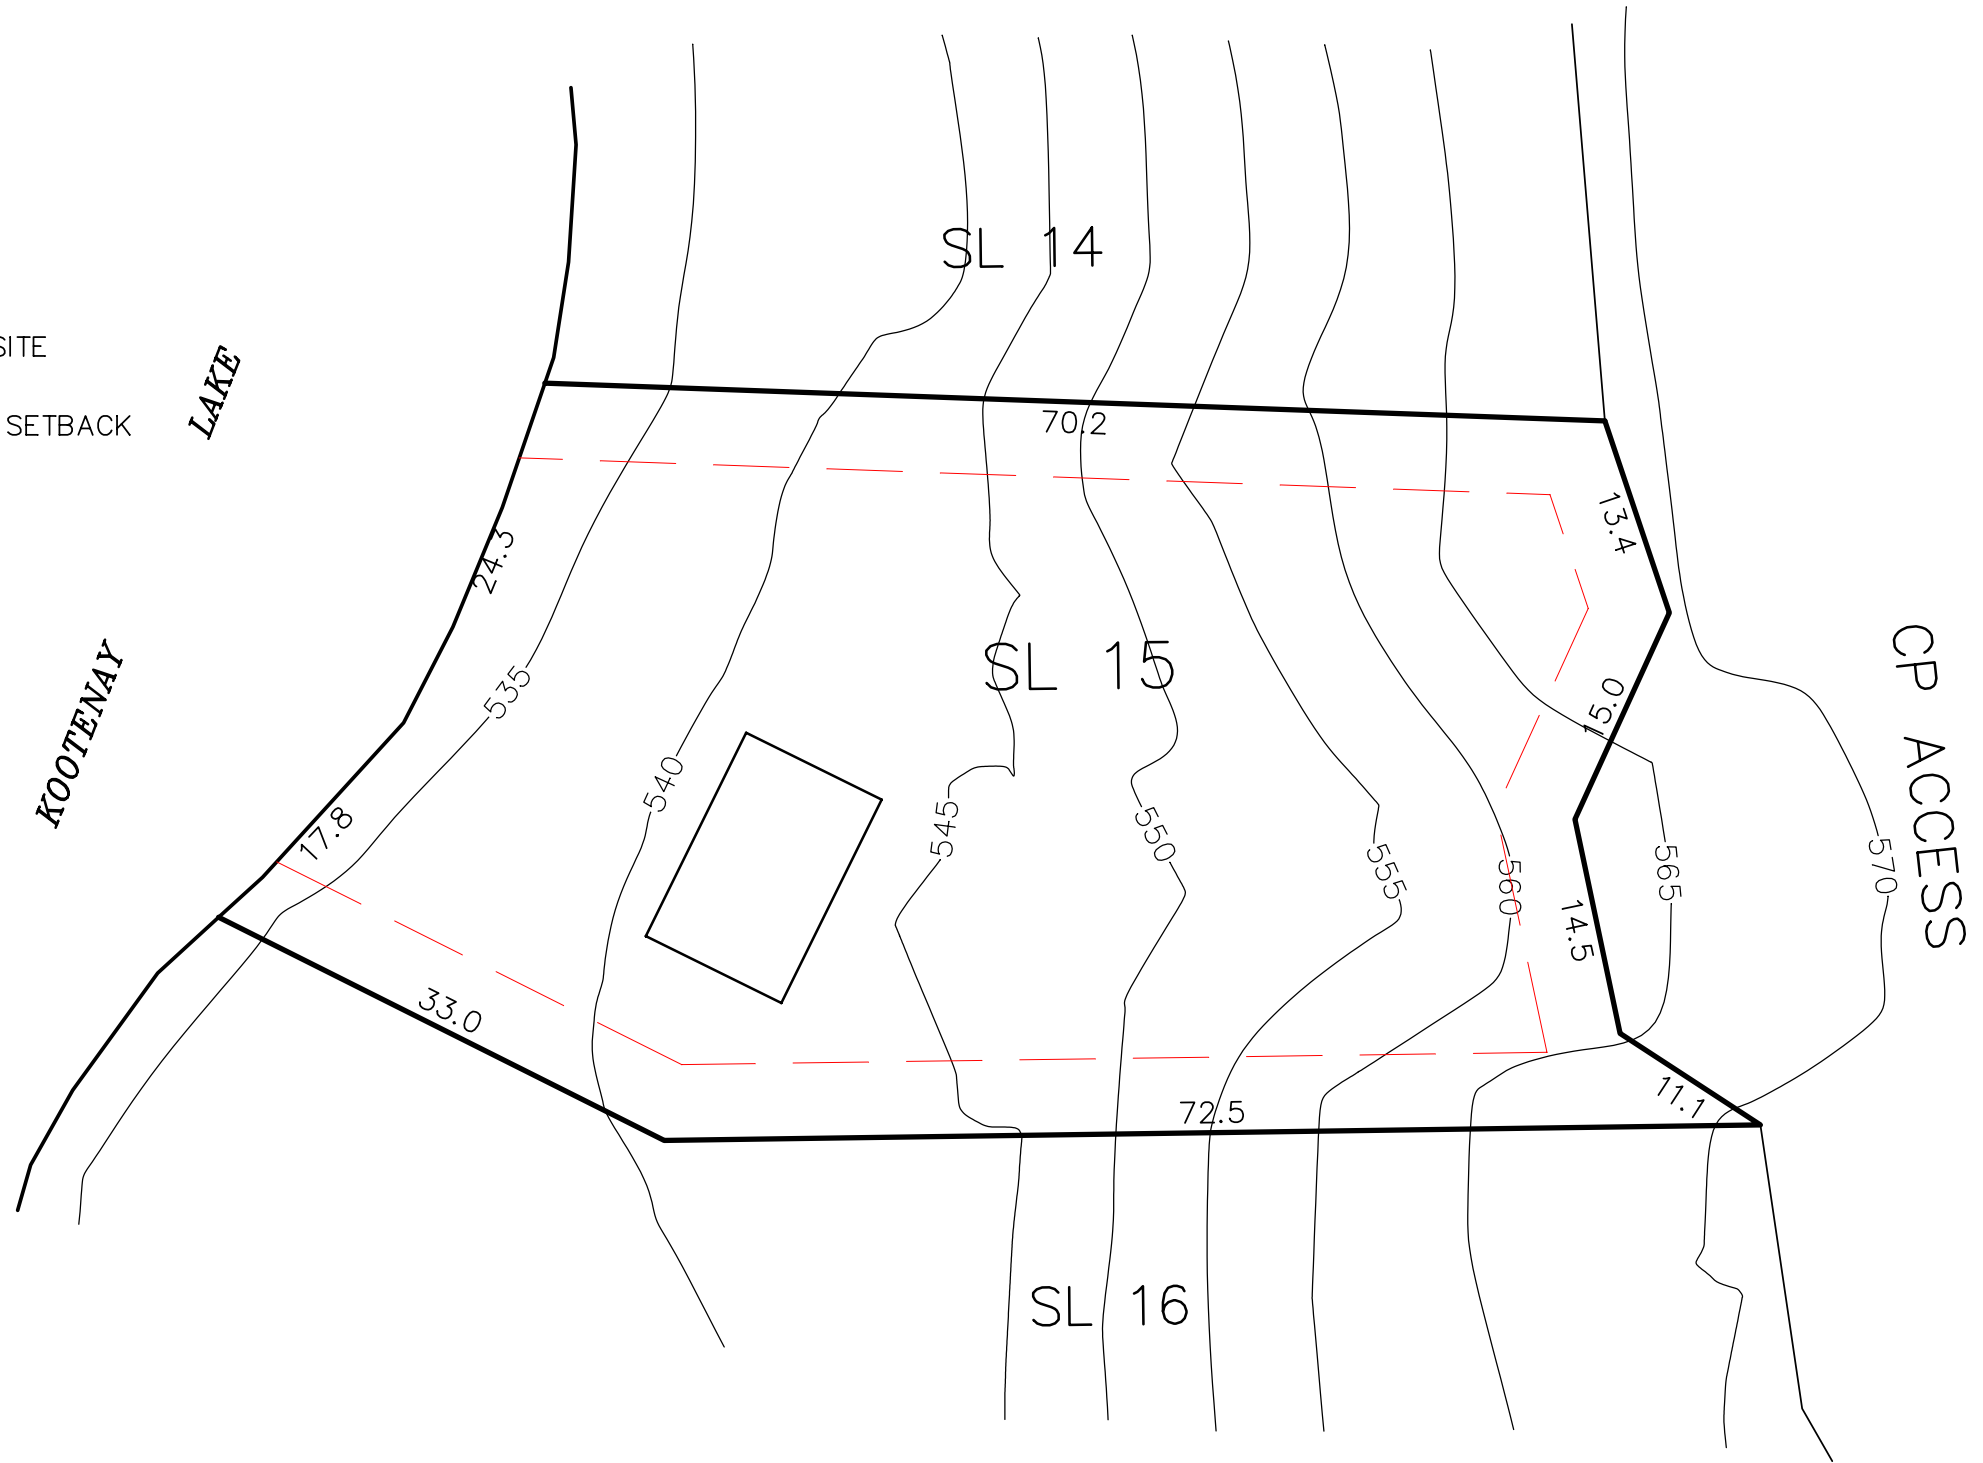

LOT 15 SITE PLAN

Area = 0.473ha

LEGEND

-  TYPICAL 10 x 15 HOUSE SITE
-  PROPOSED PROPERTY LINE SETBACK

PROPERTY LINES ARE APPROXIMATE ONLY