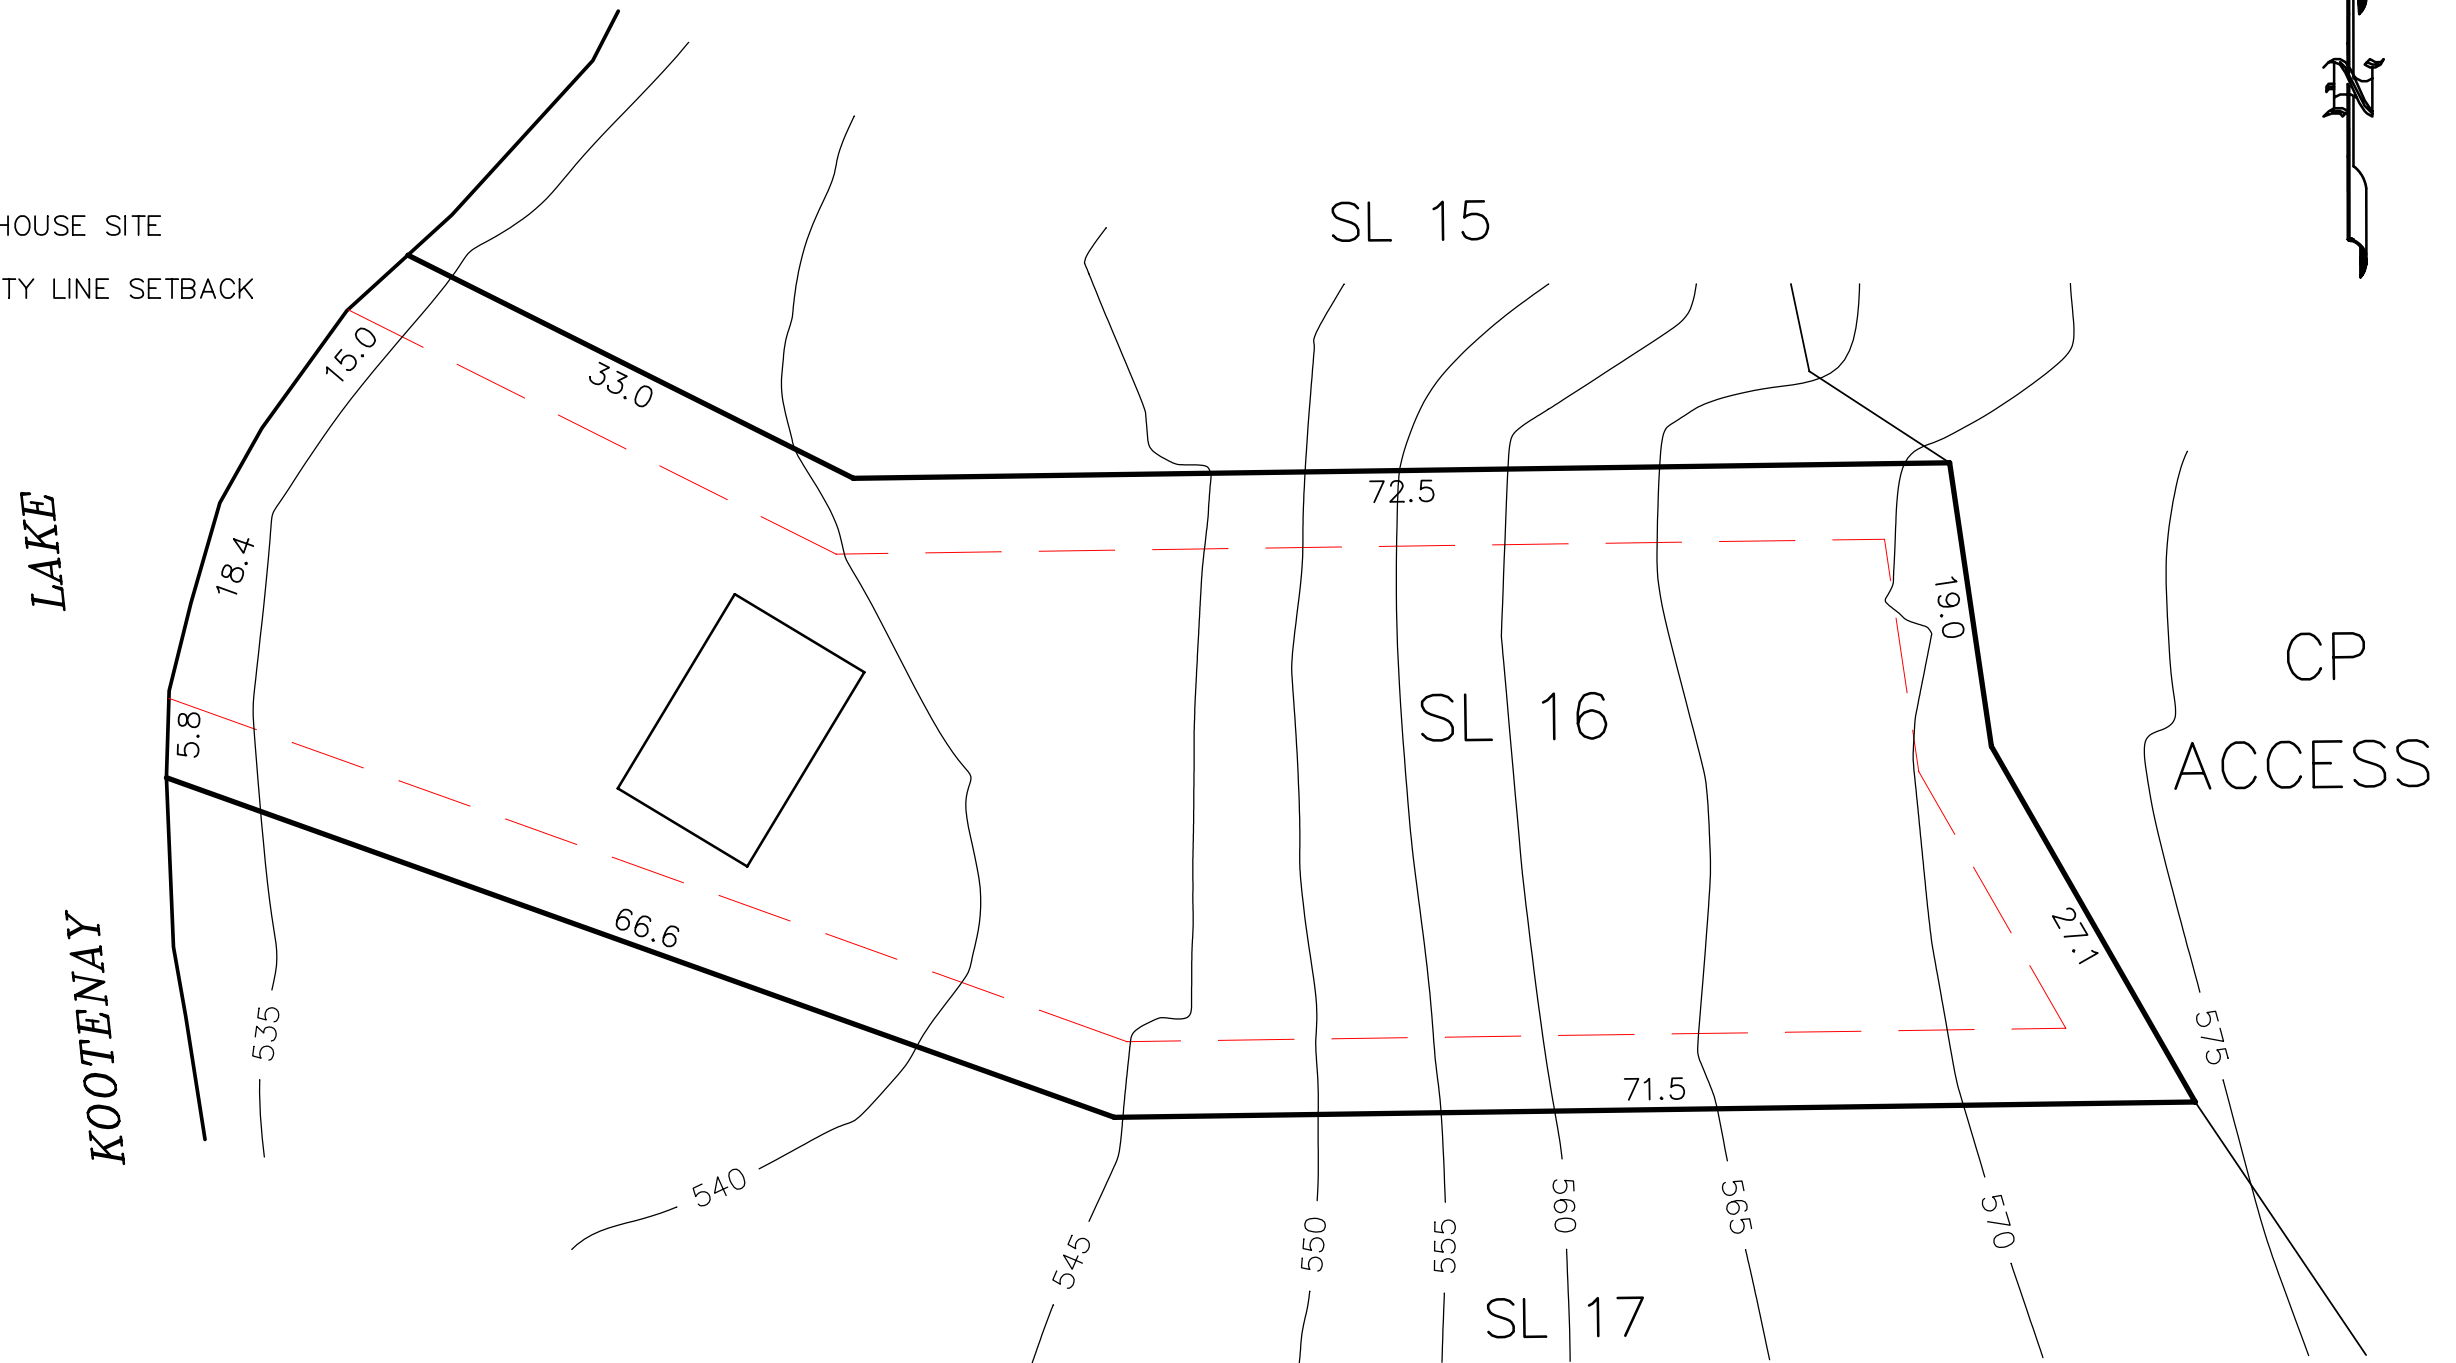

LOT 16 SITE PLAN

Area = 0.528ha

LEGEND

-  TYPICAL 10 x 15 HOUSE SITE
-  PROPOSED PROPERTY LINE SETBACK

PROPERTY LINES ARE APPROXIMATE ONLY