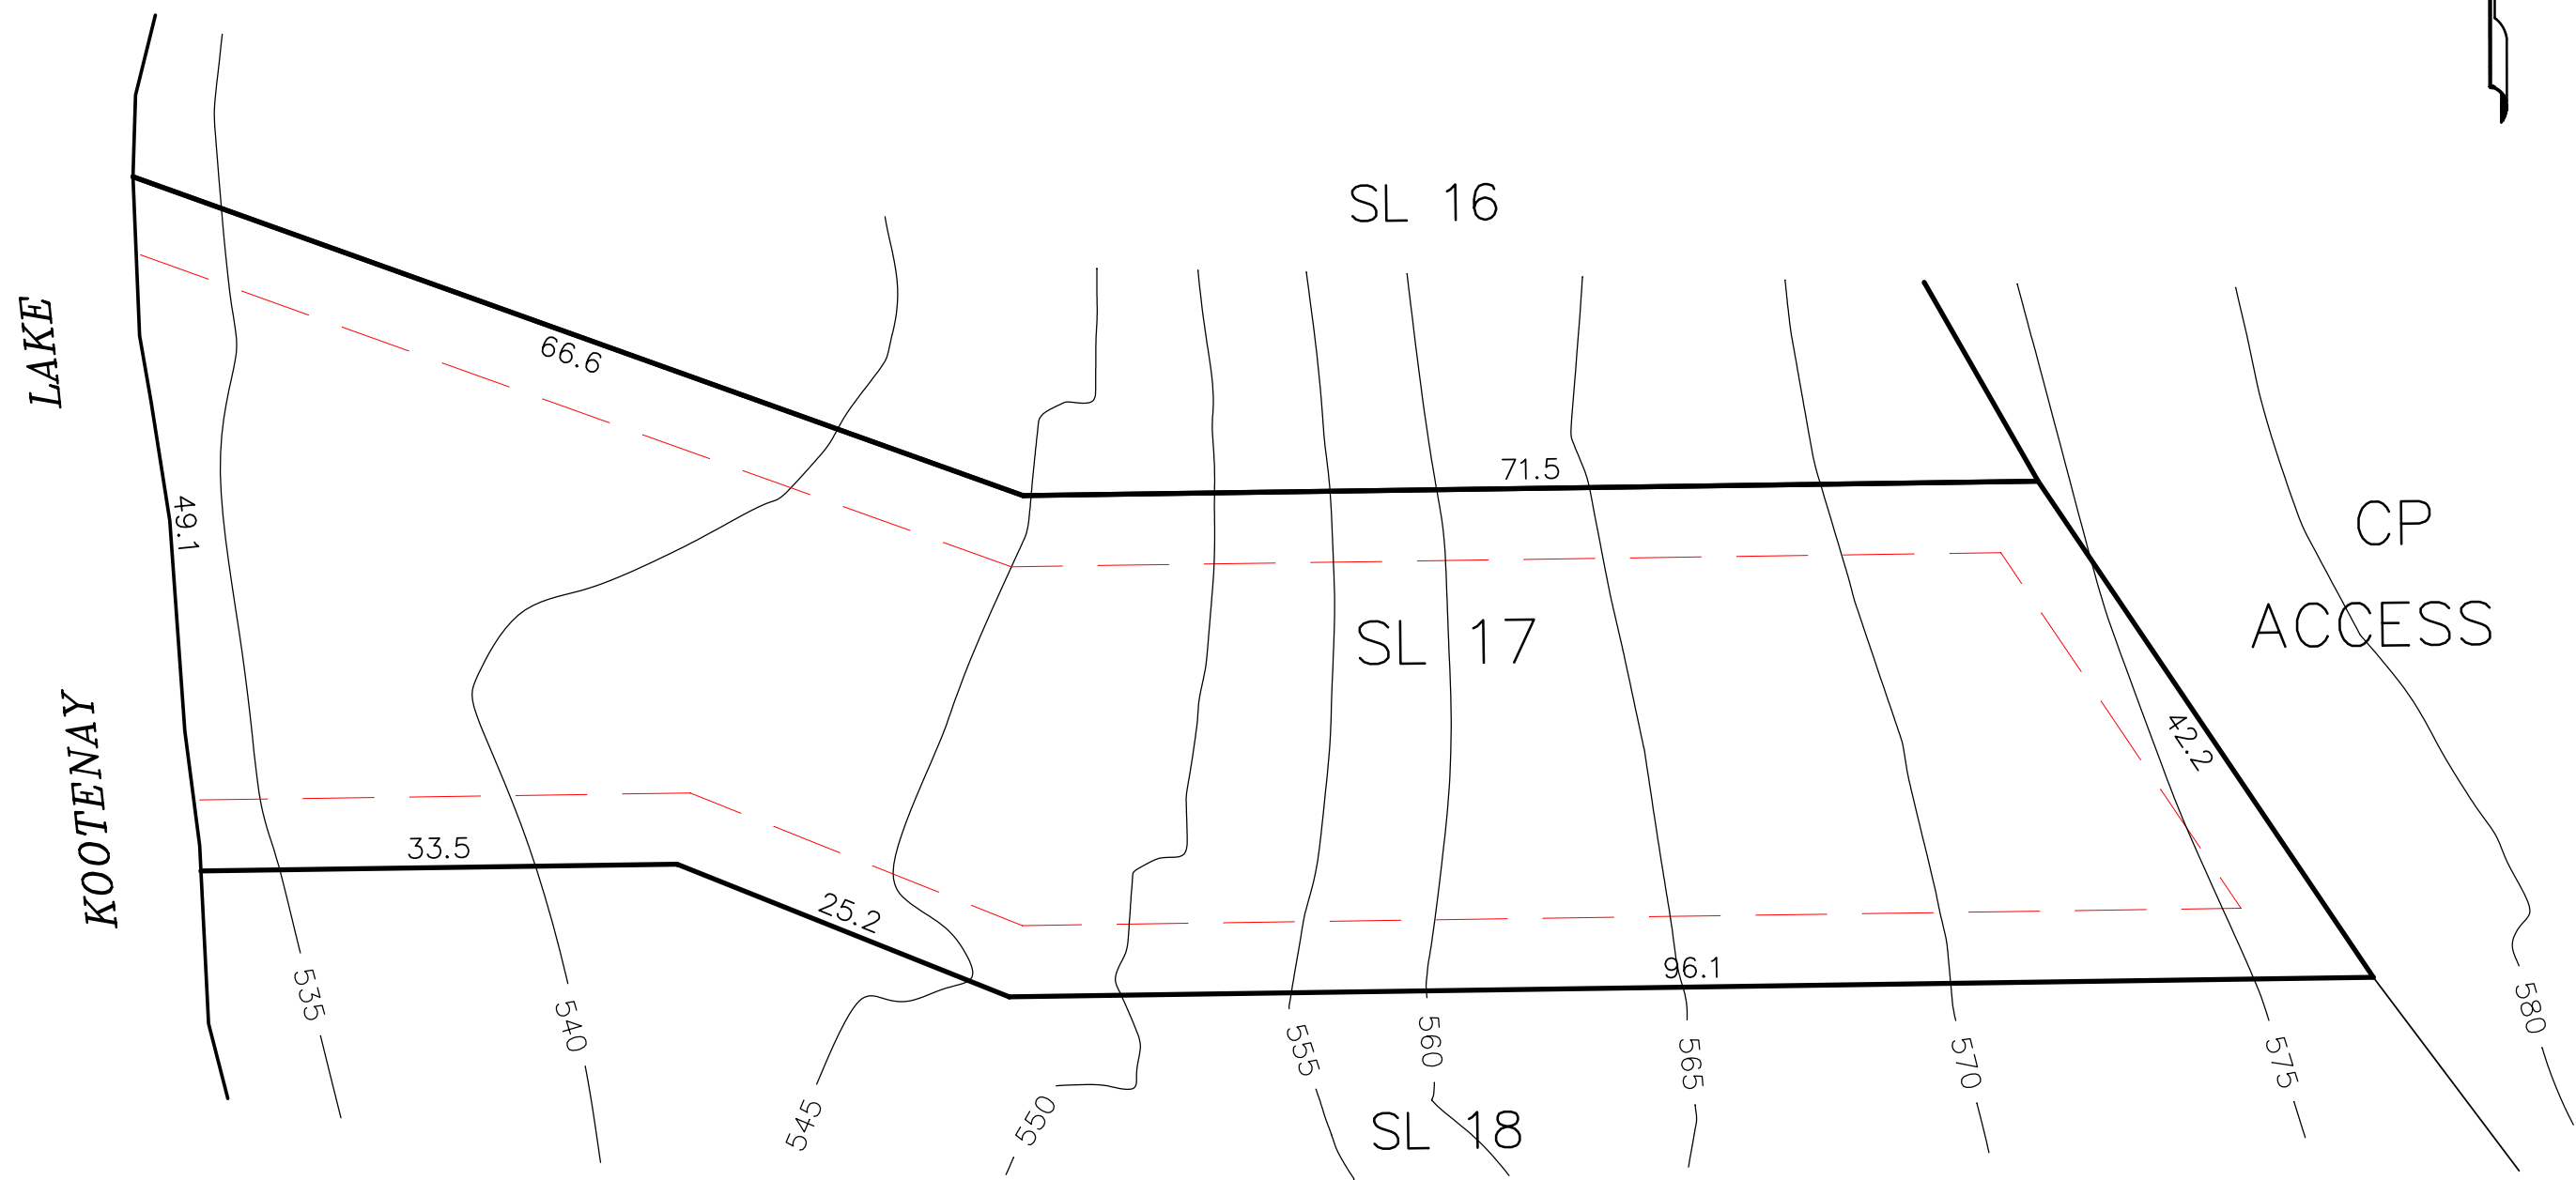

LOT 17 SITE PLAN

Area = 0.557ha

LEGEND

-  TYPICAL 10 x 15 HOUSE SITE
-  PROPOSED PROPERTY LINE SETBACK

PROPERTY LINES ARE APPROXIMATE ONLY