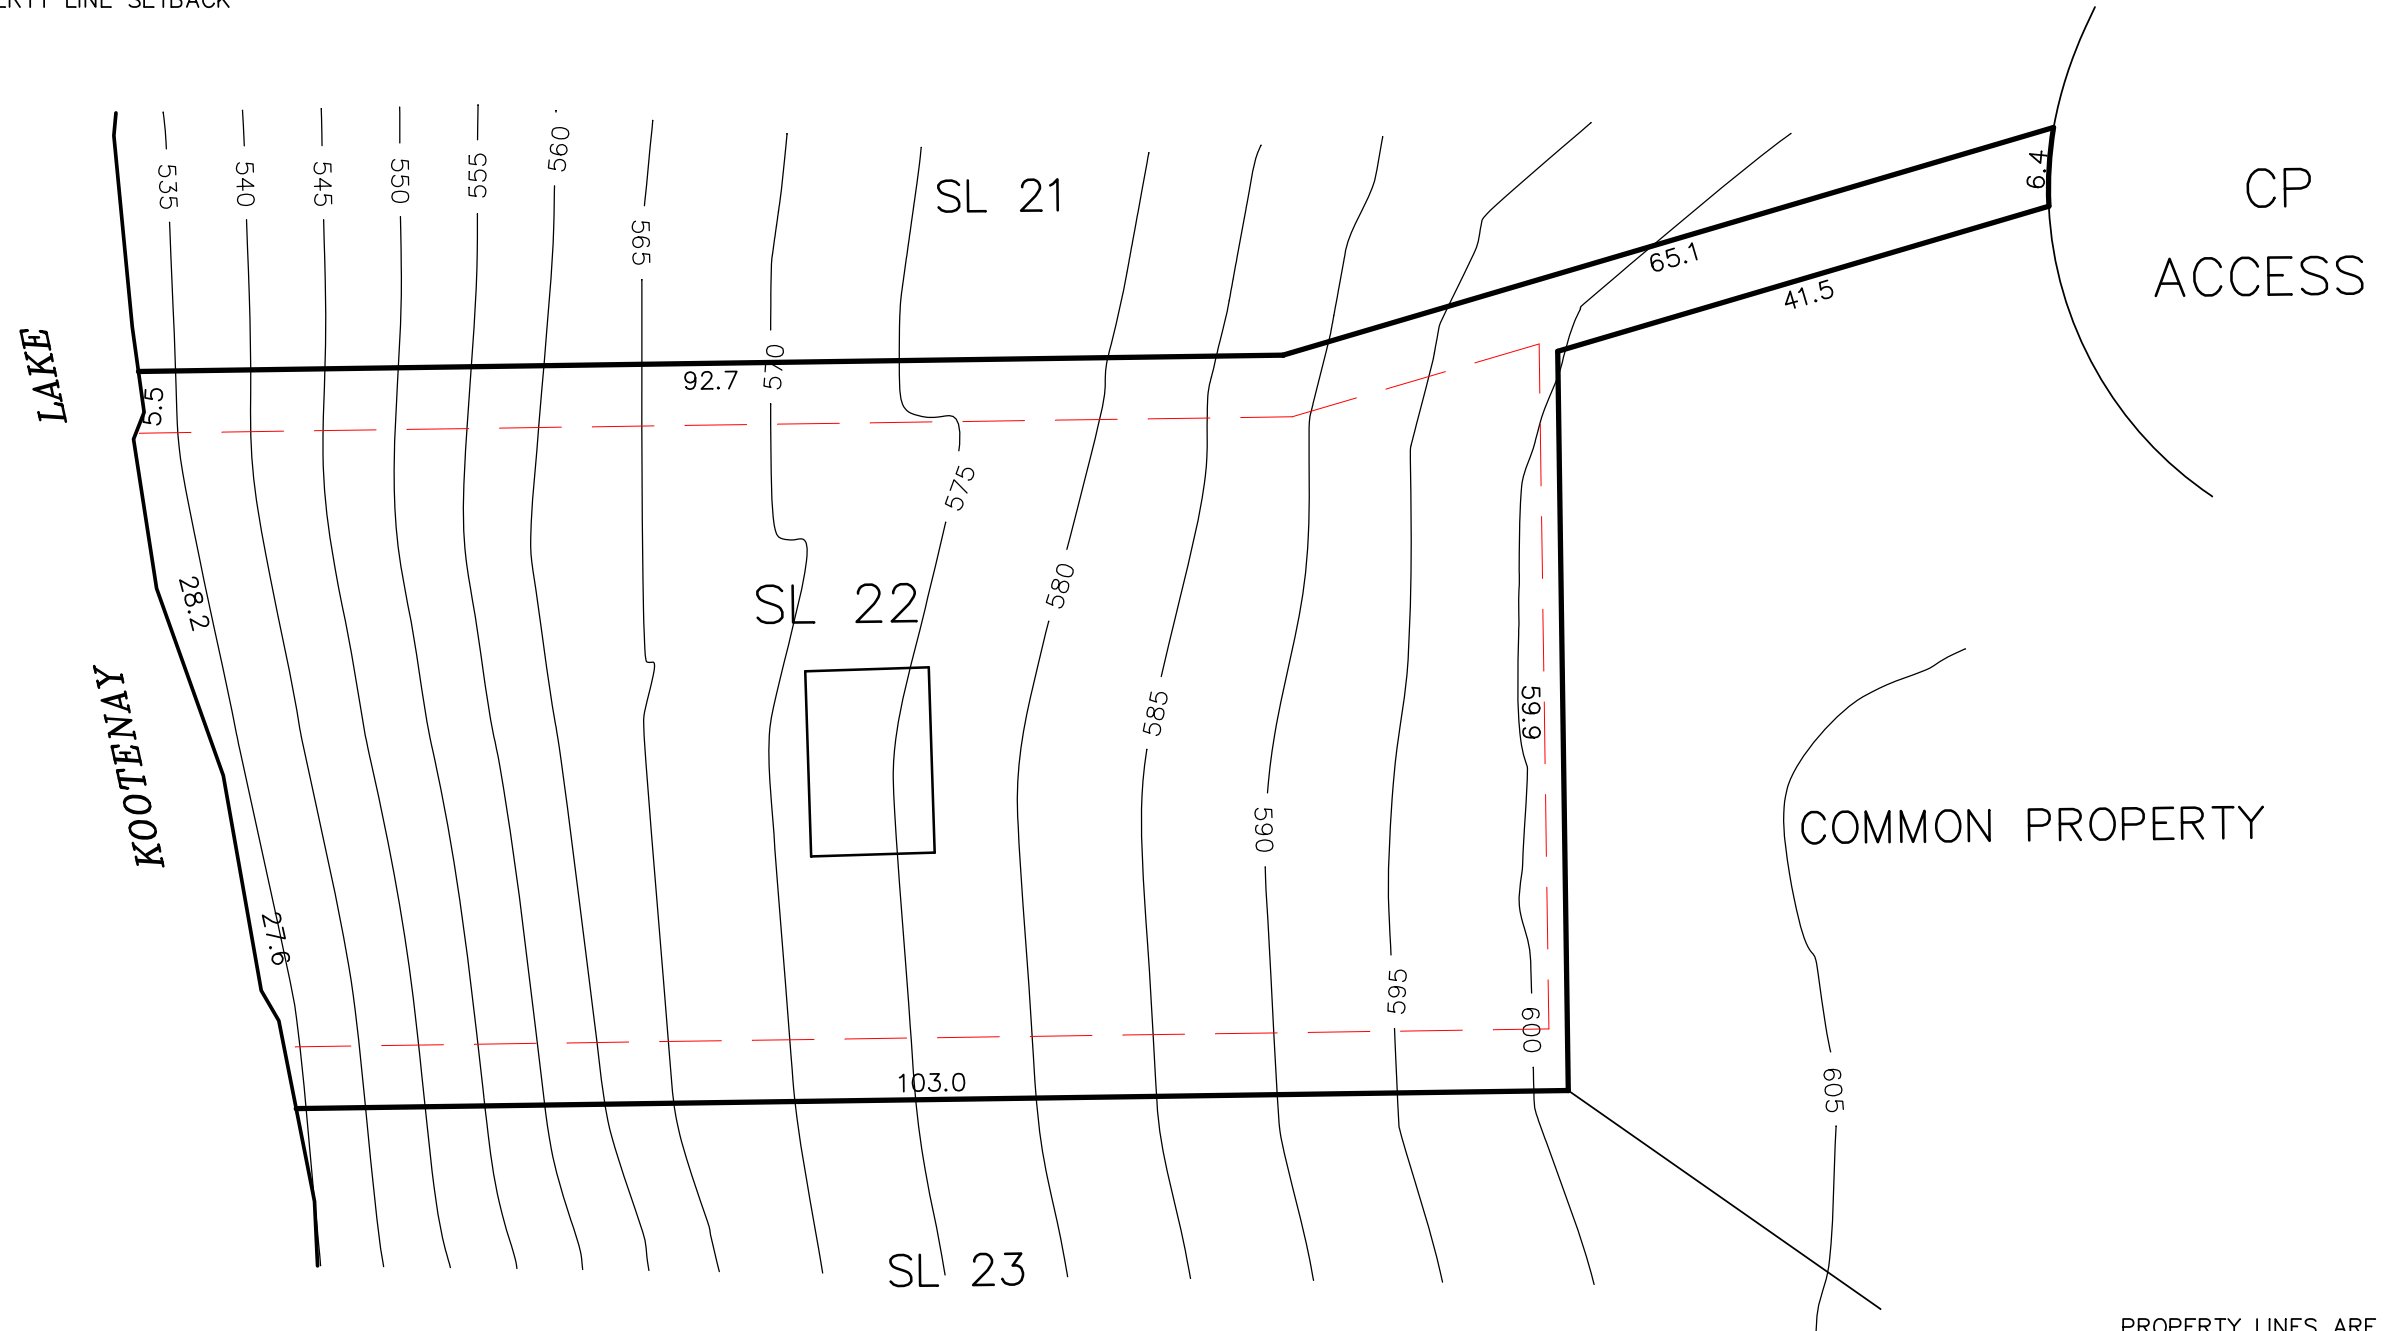

# LOT 22 SITE PLAN

Area = 0.981ha

## LEGEND

-  TYPICAL 10 x 15 HOUSE SITE
-  PROPERTY PROPERTY LINE SETBACK

PROPERTY LINES ARE APPROXIMATE ONLY