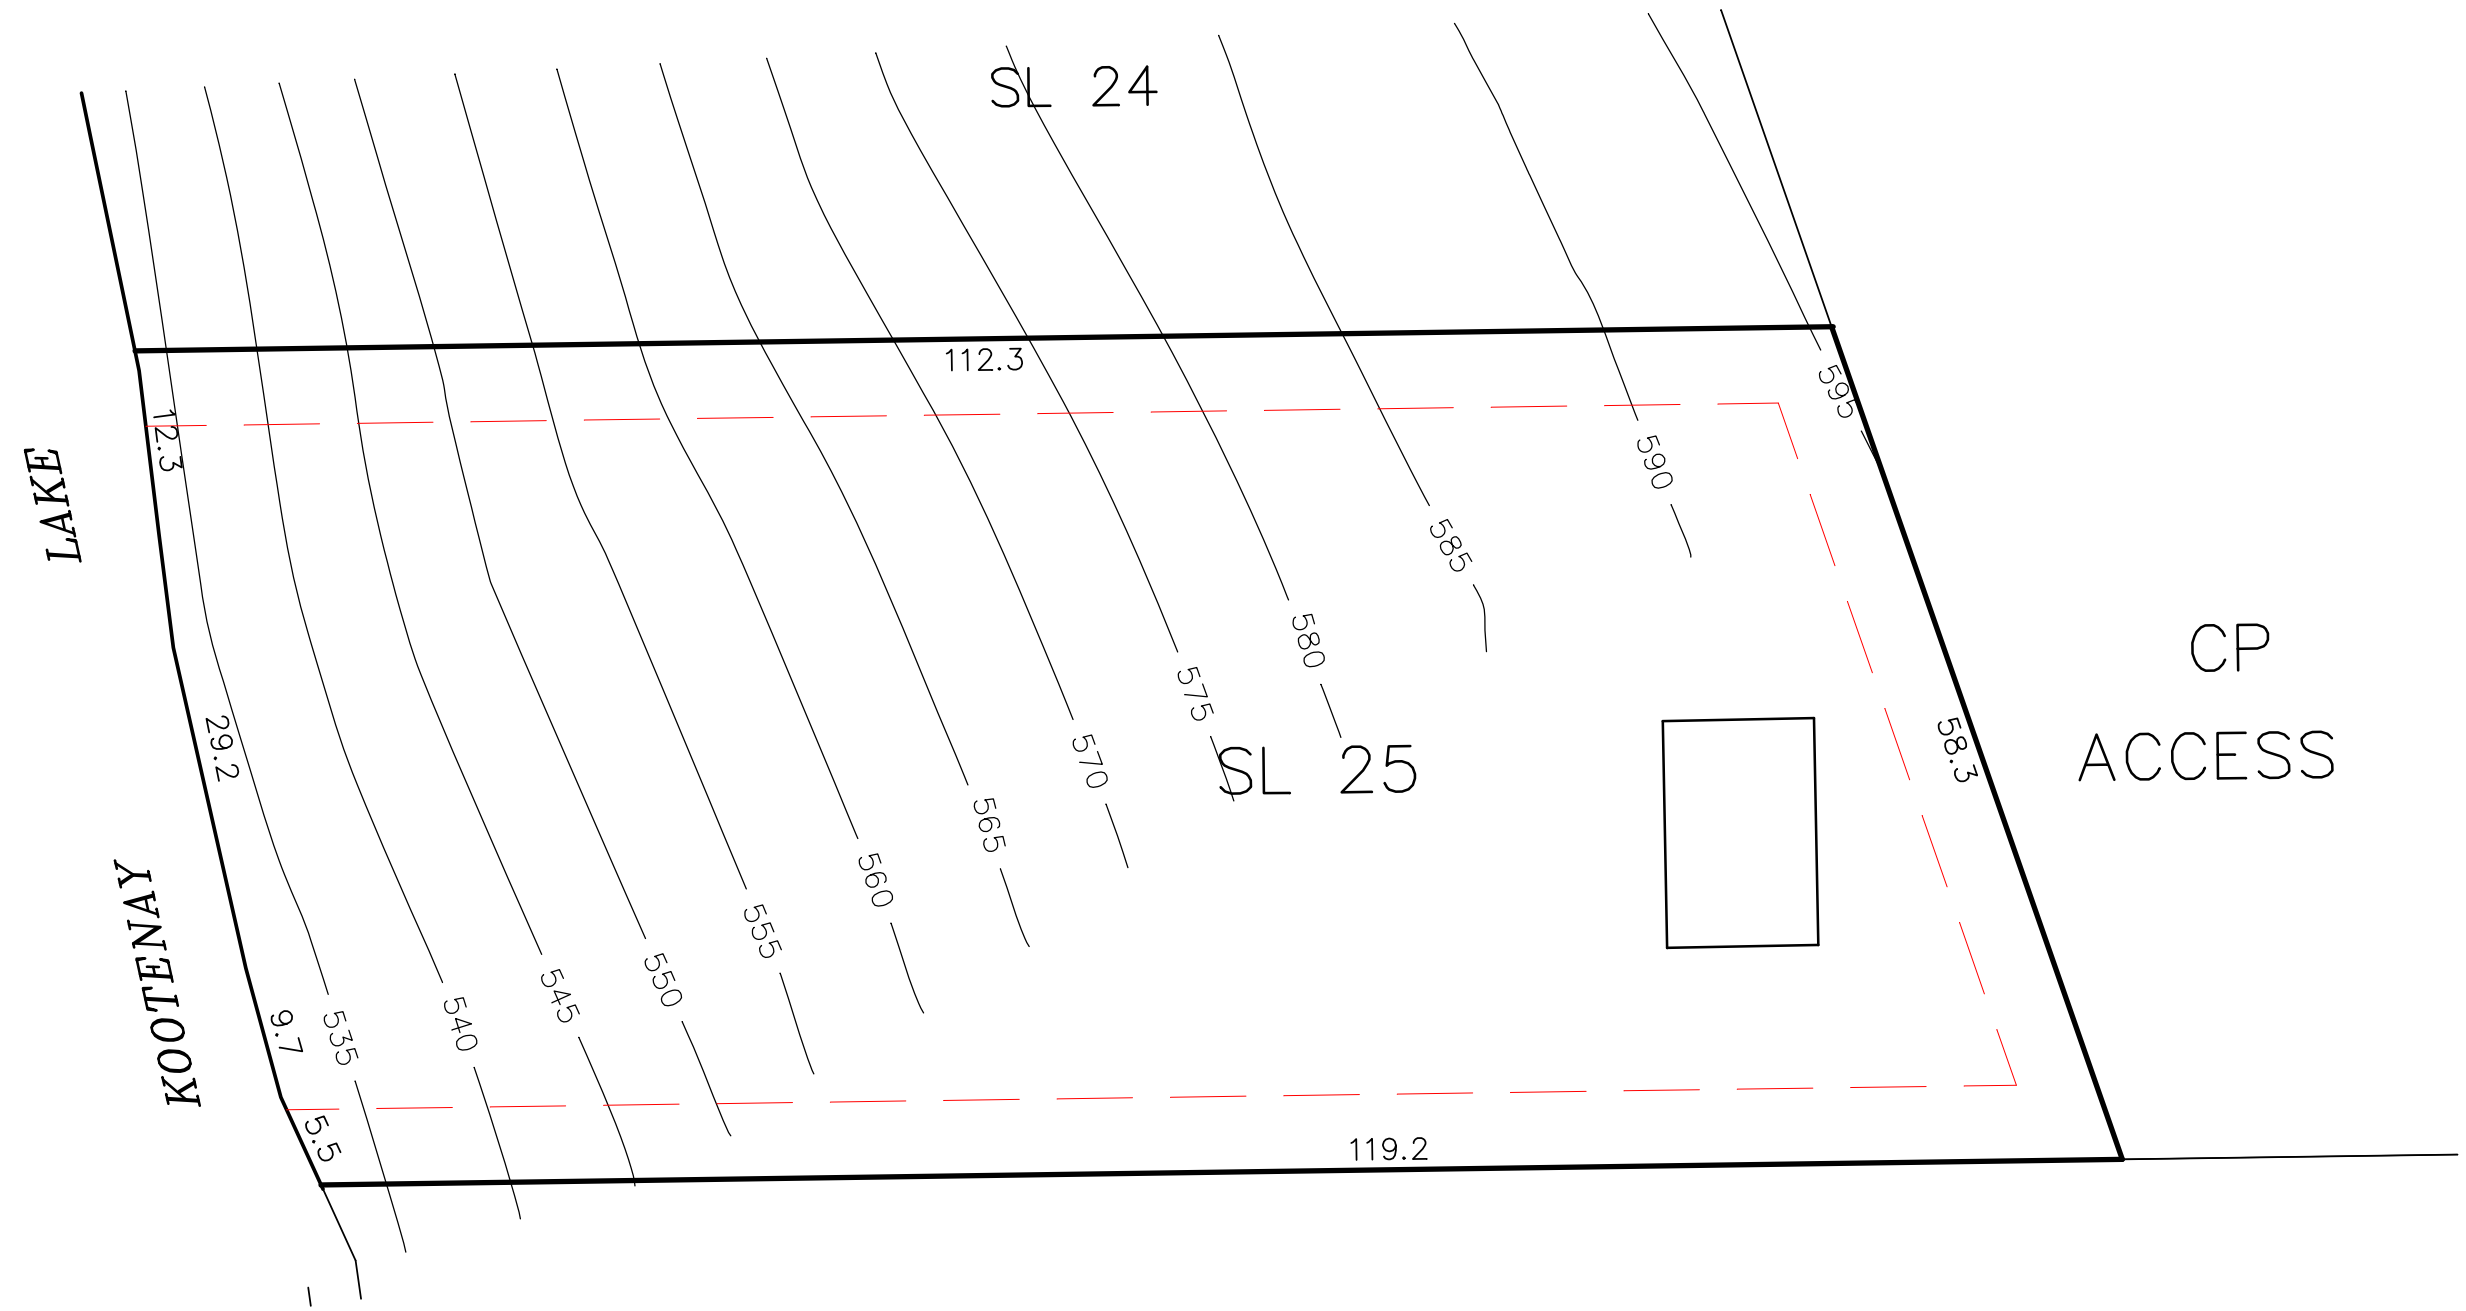

# LOT 25 SITE PLAN

Area = 1.03ha

## LEGEND

-  TYPICAL 10 x 15 HOUSE SITE
-  PROPOSED PROPERTY LINE SETBACK

PROPERTY LINES ARE APPROXIMATE ONLY