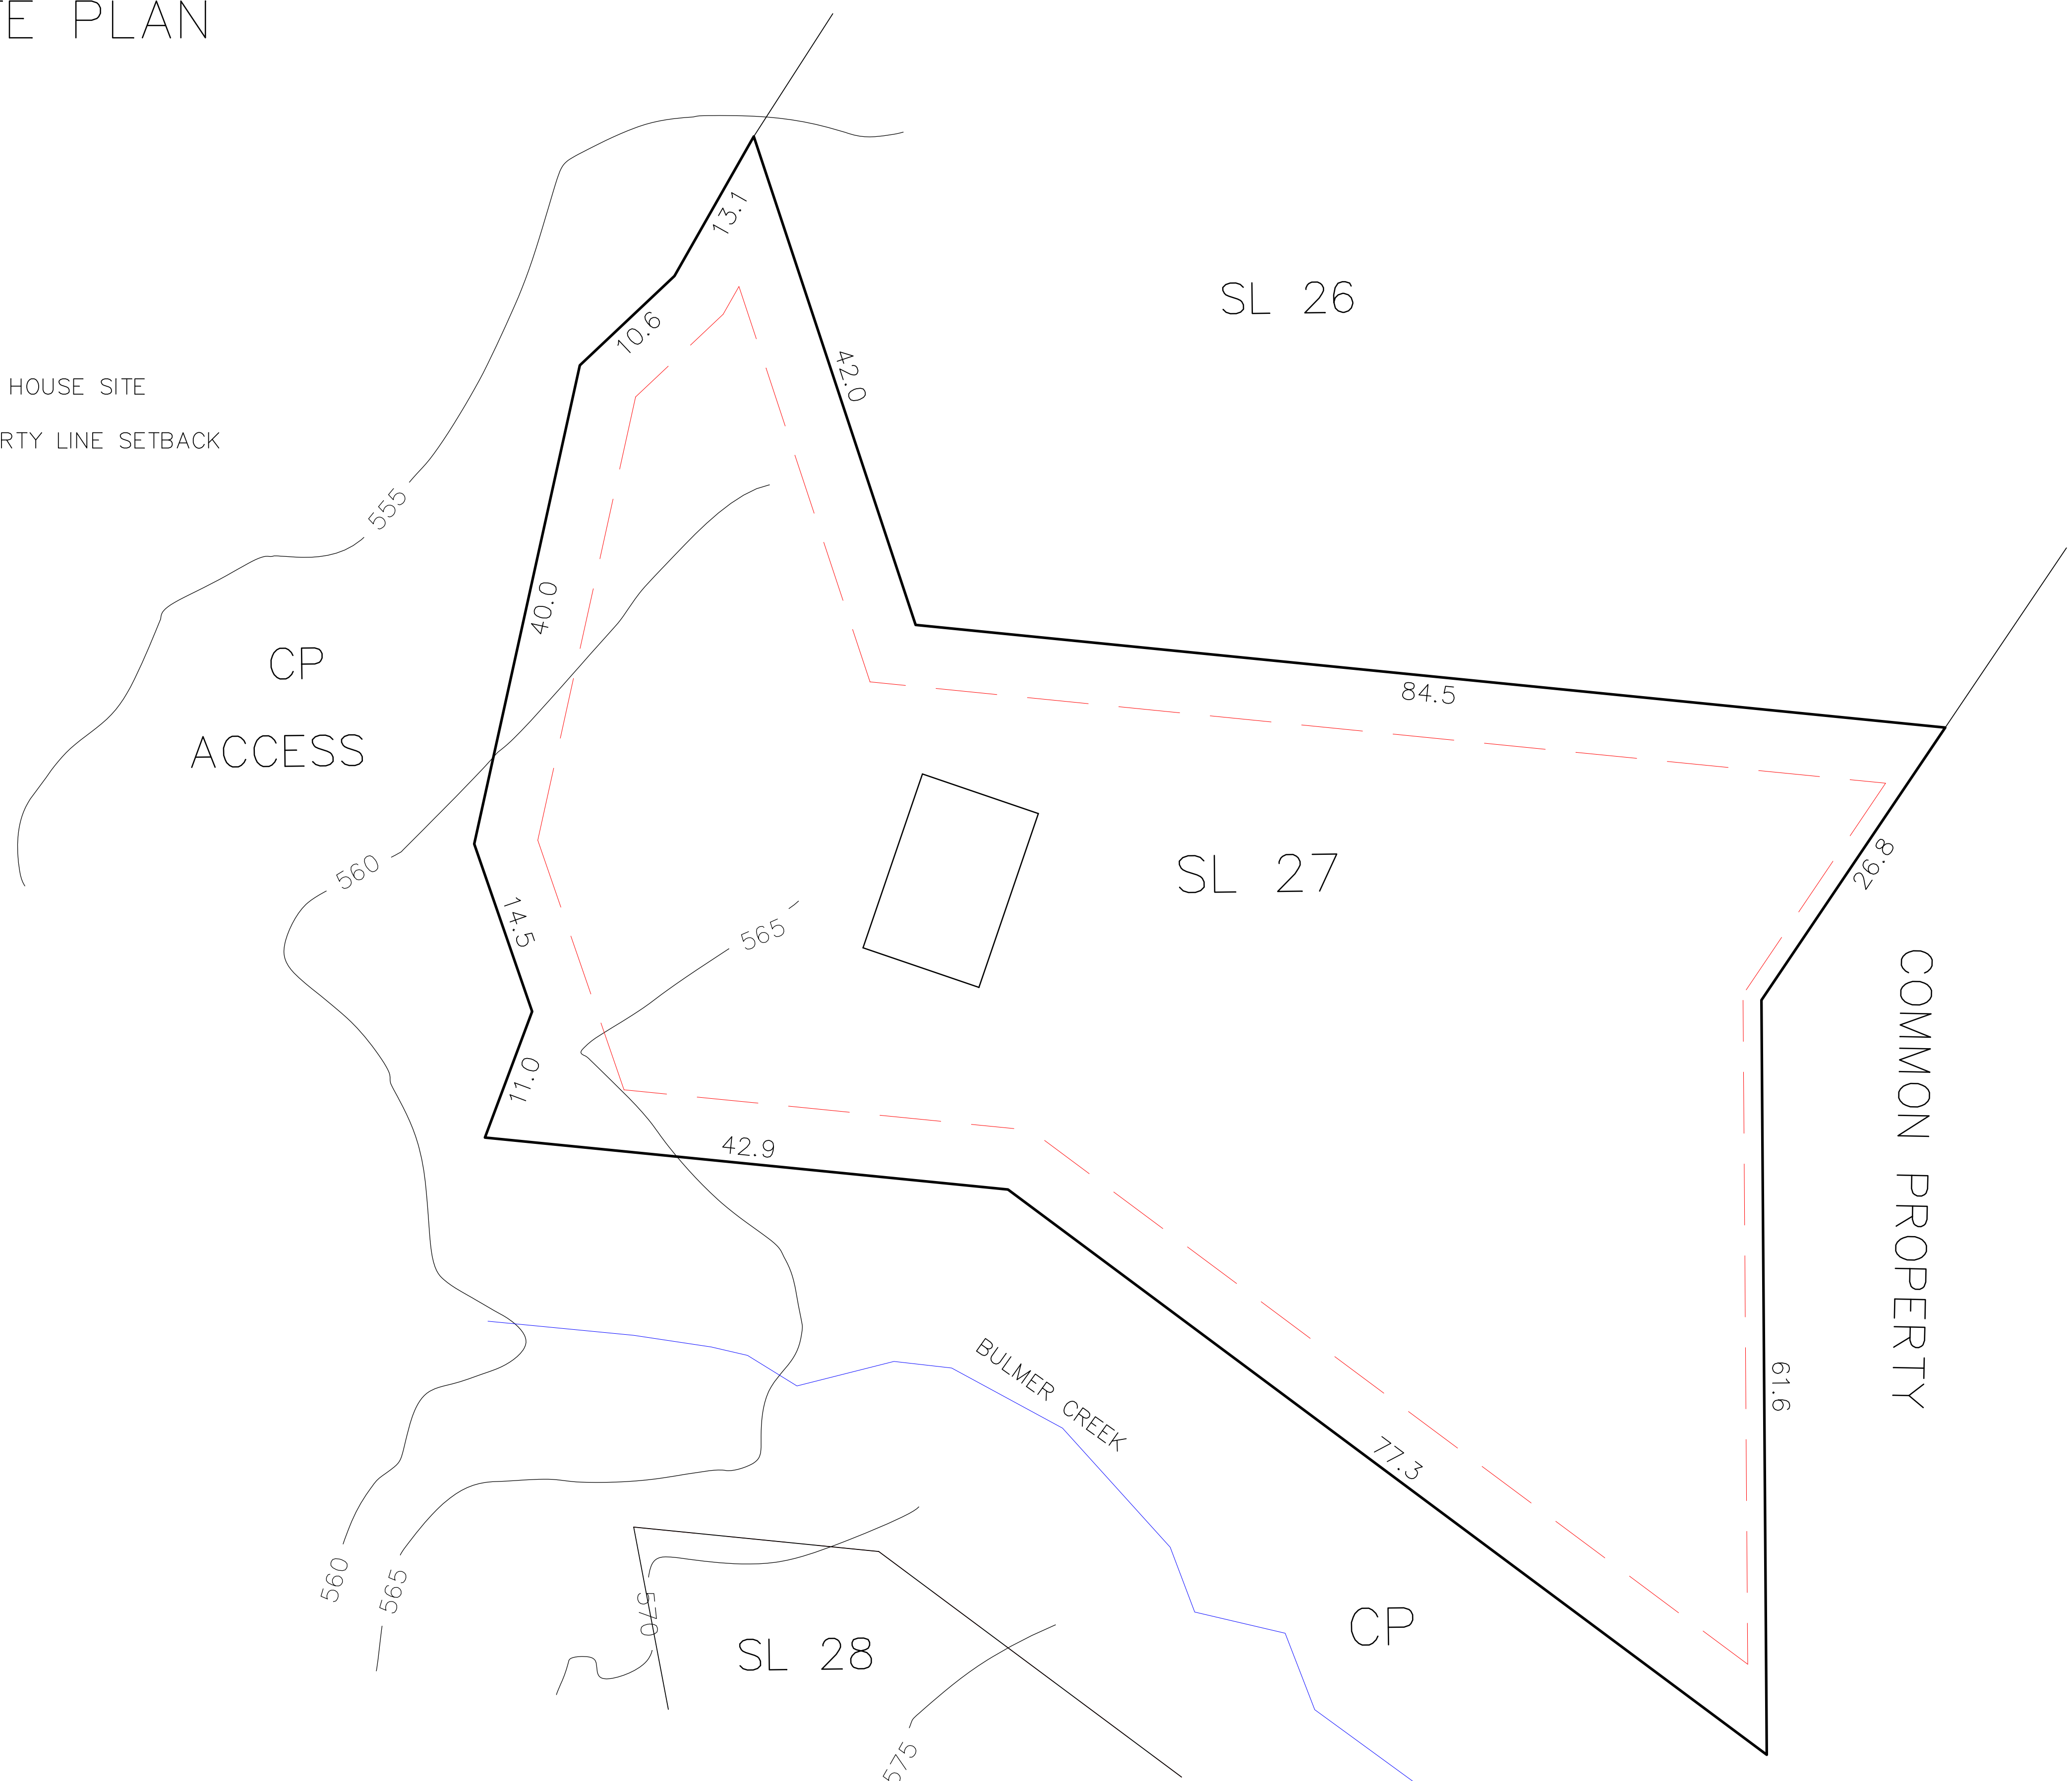

# LOT 27 SITE PLAN

Area = 0.872ha

## LEGEND

-  TYPICAL 10 x 15 HOUSE SITE
-  PROPOSED PROPERTY LINE SETBACK

PROPERTY LINES ARE APPROXIMATE ONLY