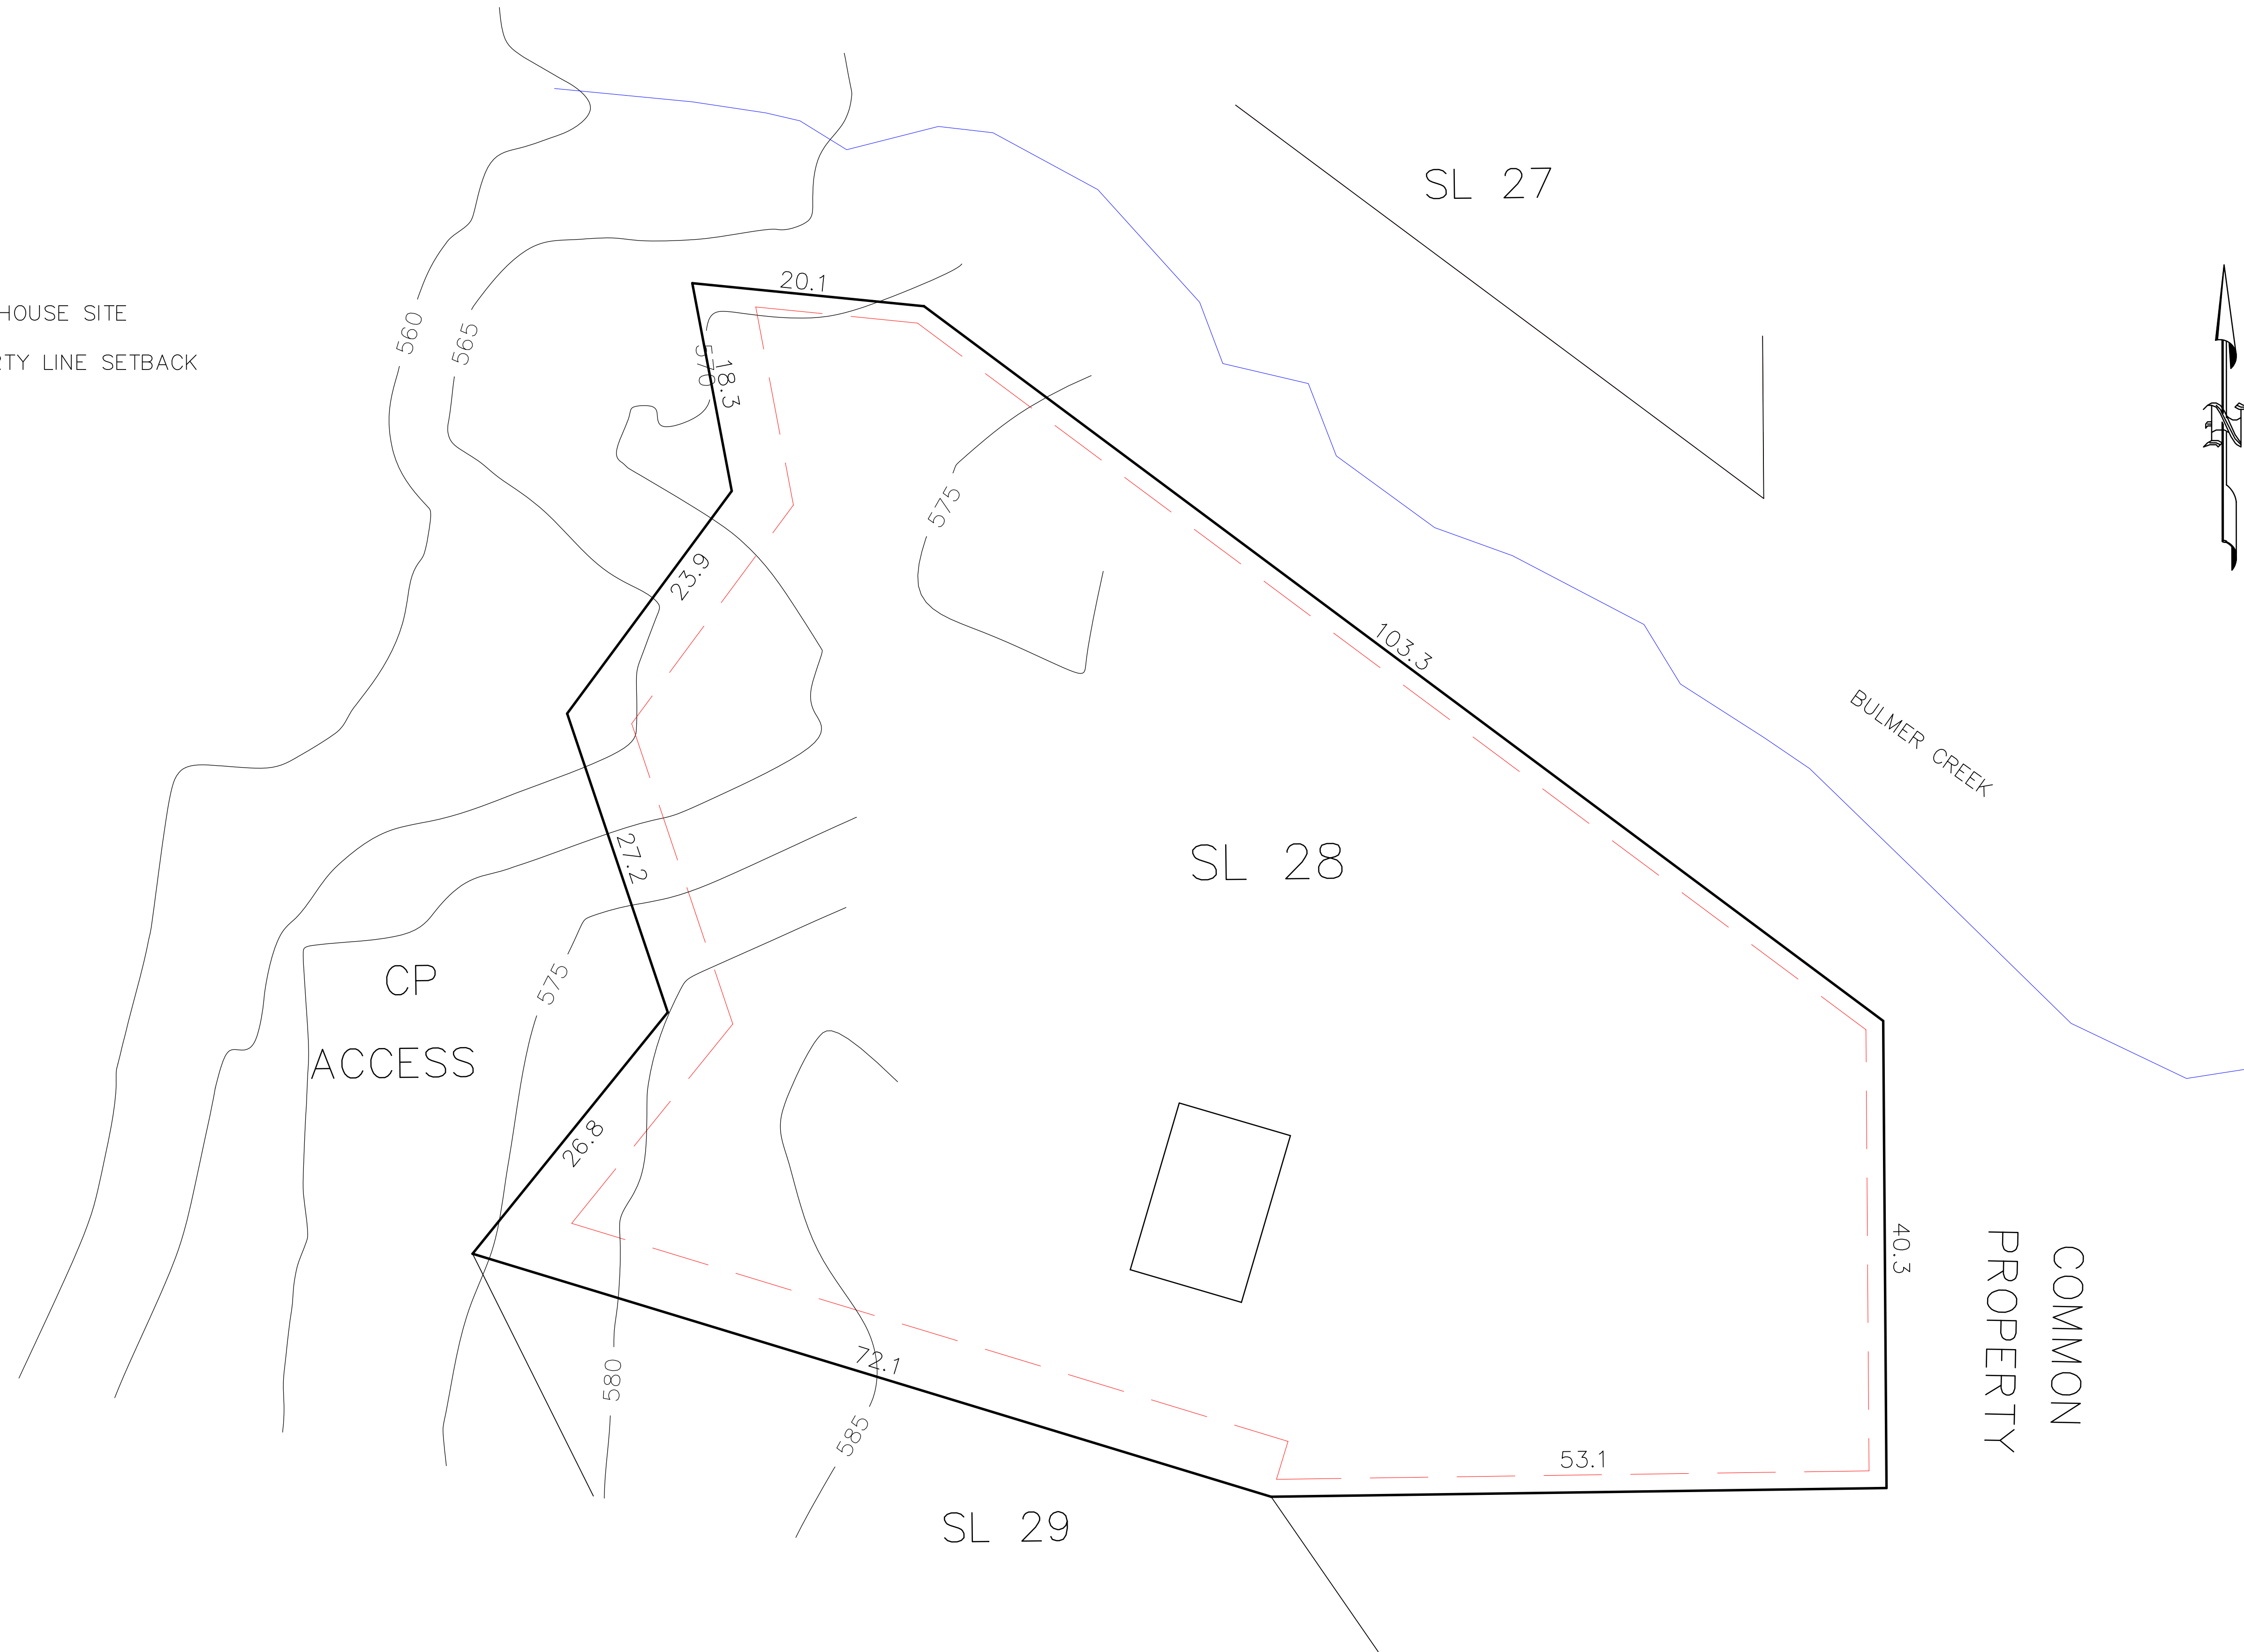

LOT 28 SITE PLAN

Area = 0.745ha

LEGEND

-  TYPICAL 10 x 15 HOUSE SITE
-  PROPOSED PROPERTY LINE SETBACK

PROPERTY LINES ARE APPROXIMATE ONLY