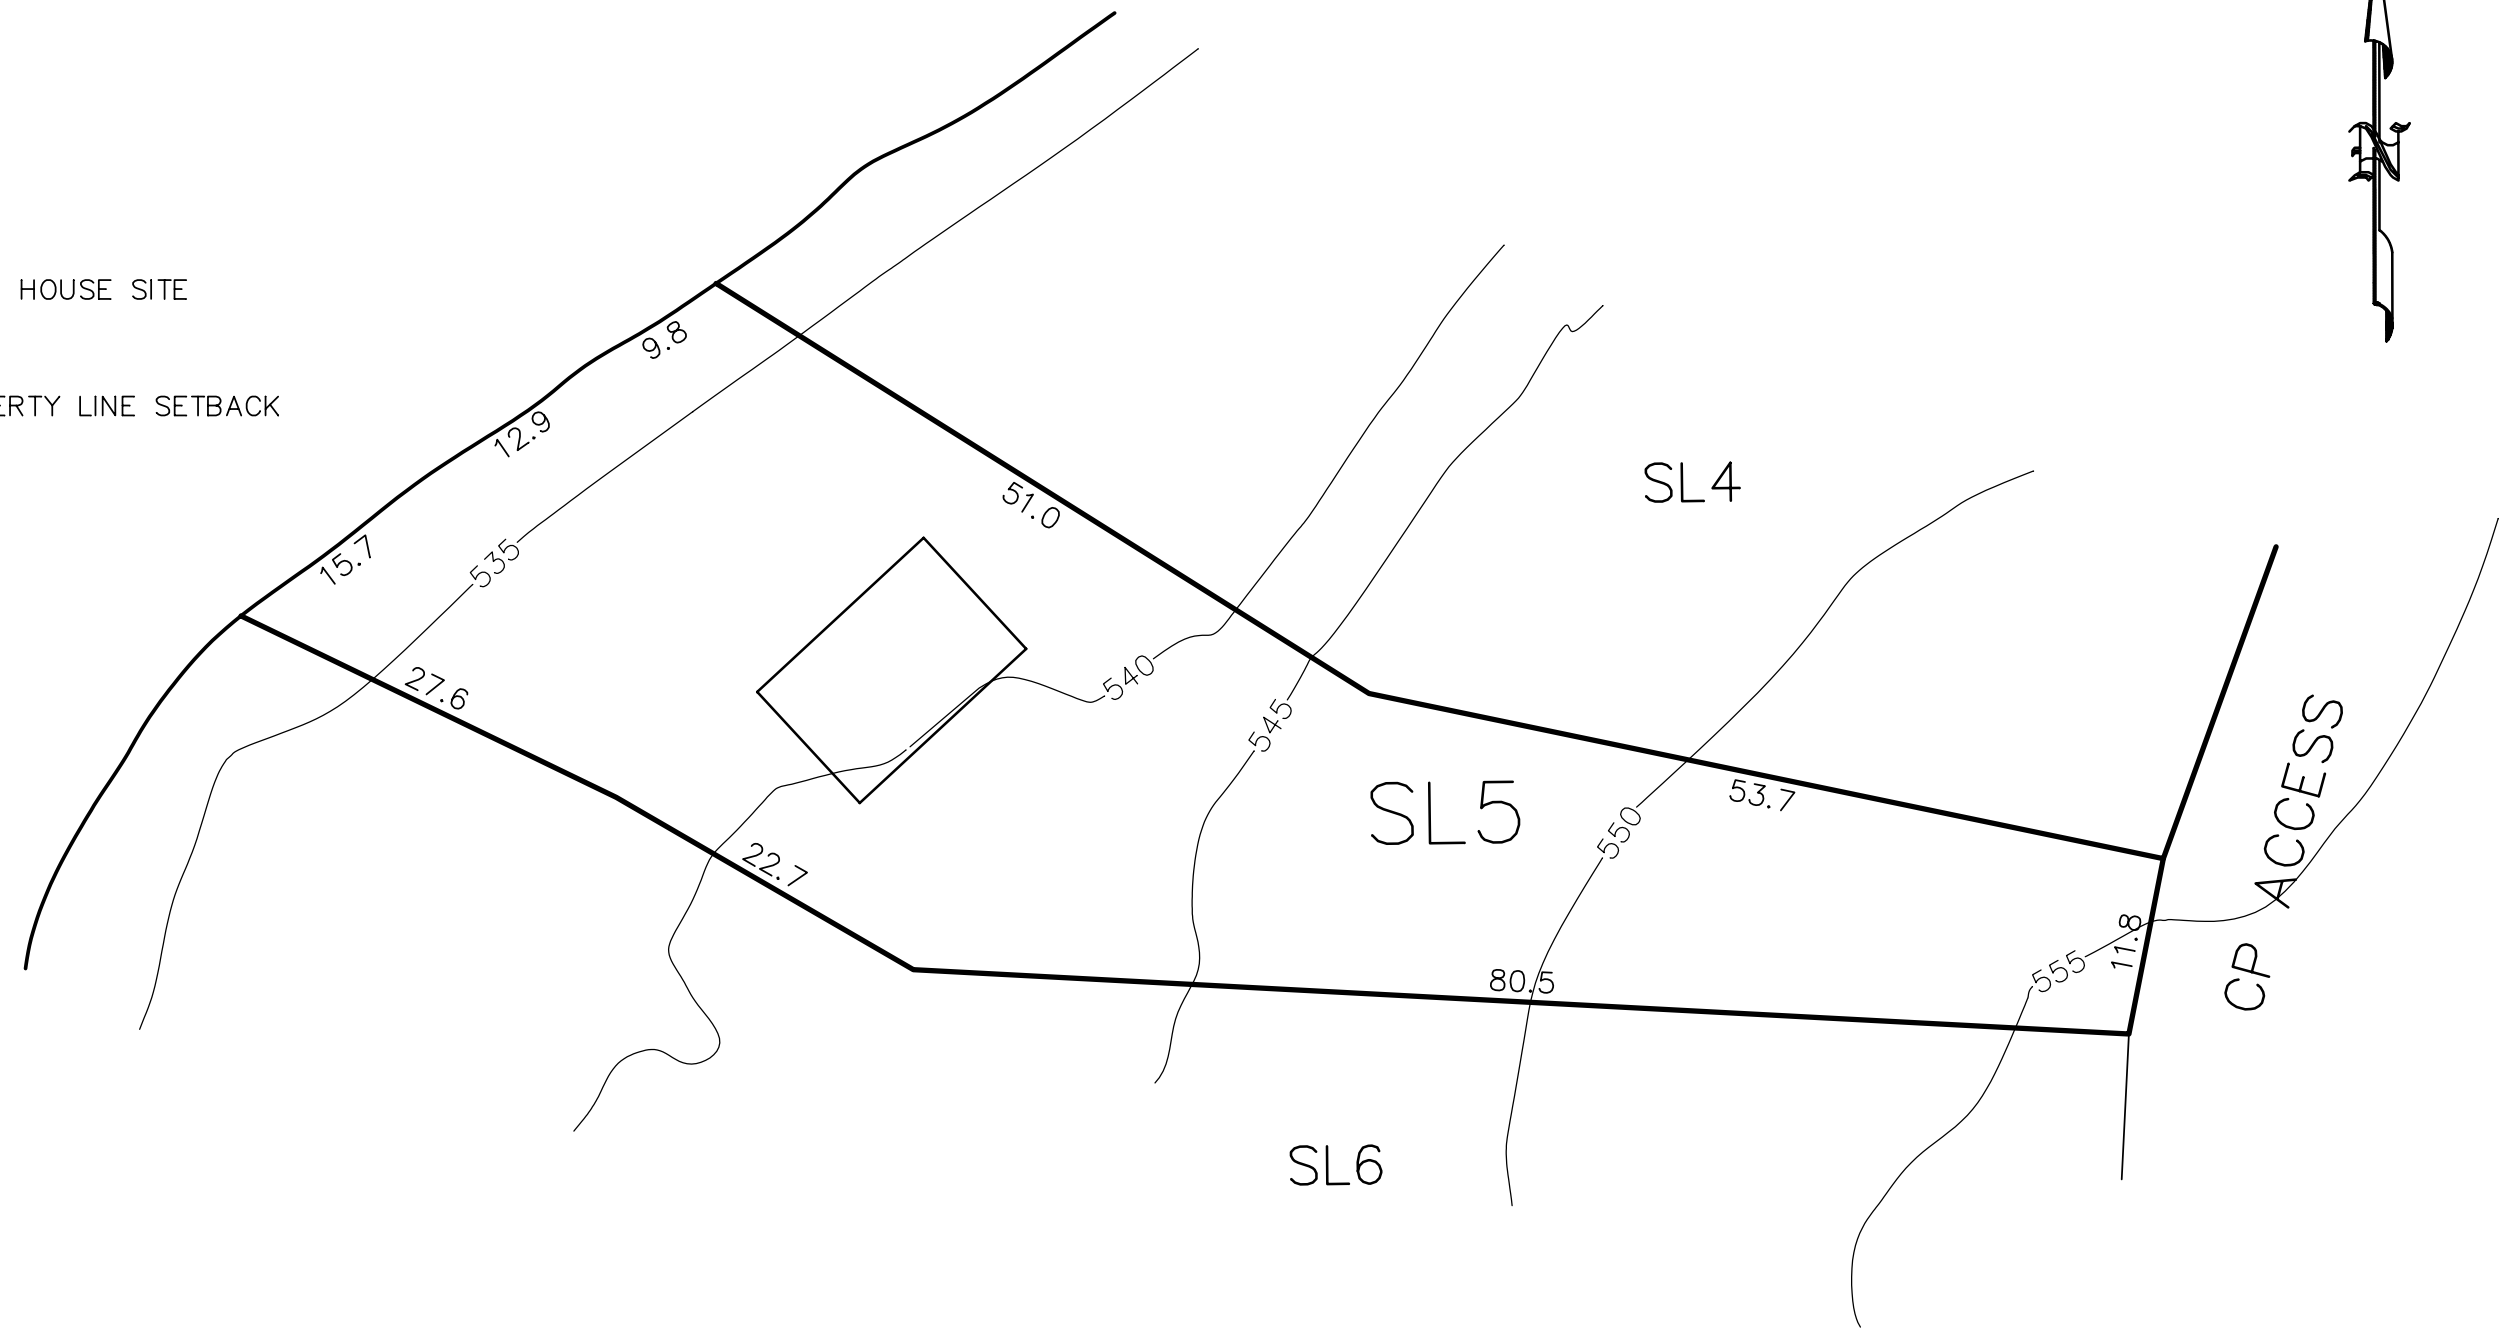

LOT 5 SITE PLAN

Area = 0.276ha

LEGEND

 TYPICAL 10 x 15 HOUSE SITE

 PROPOSED PROPERTY LINE SETBACK

PROPERTY LINES ARE APPROXIMATE ONLY