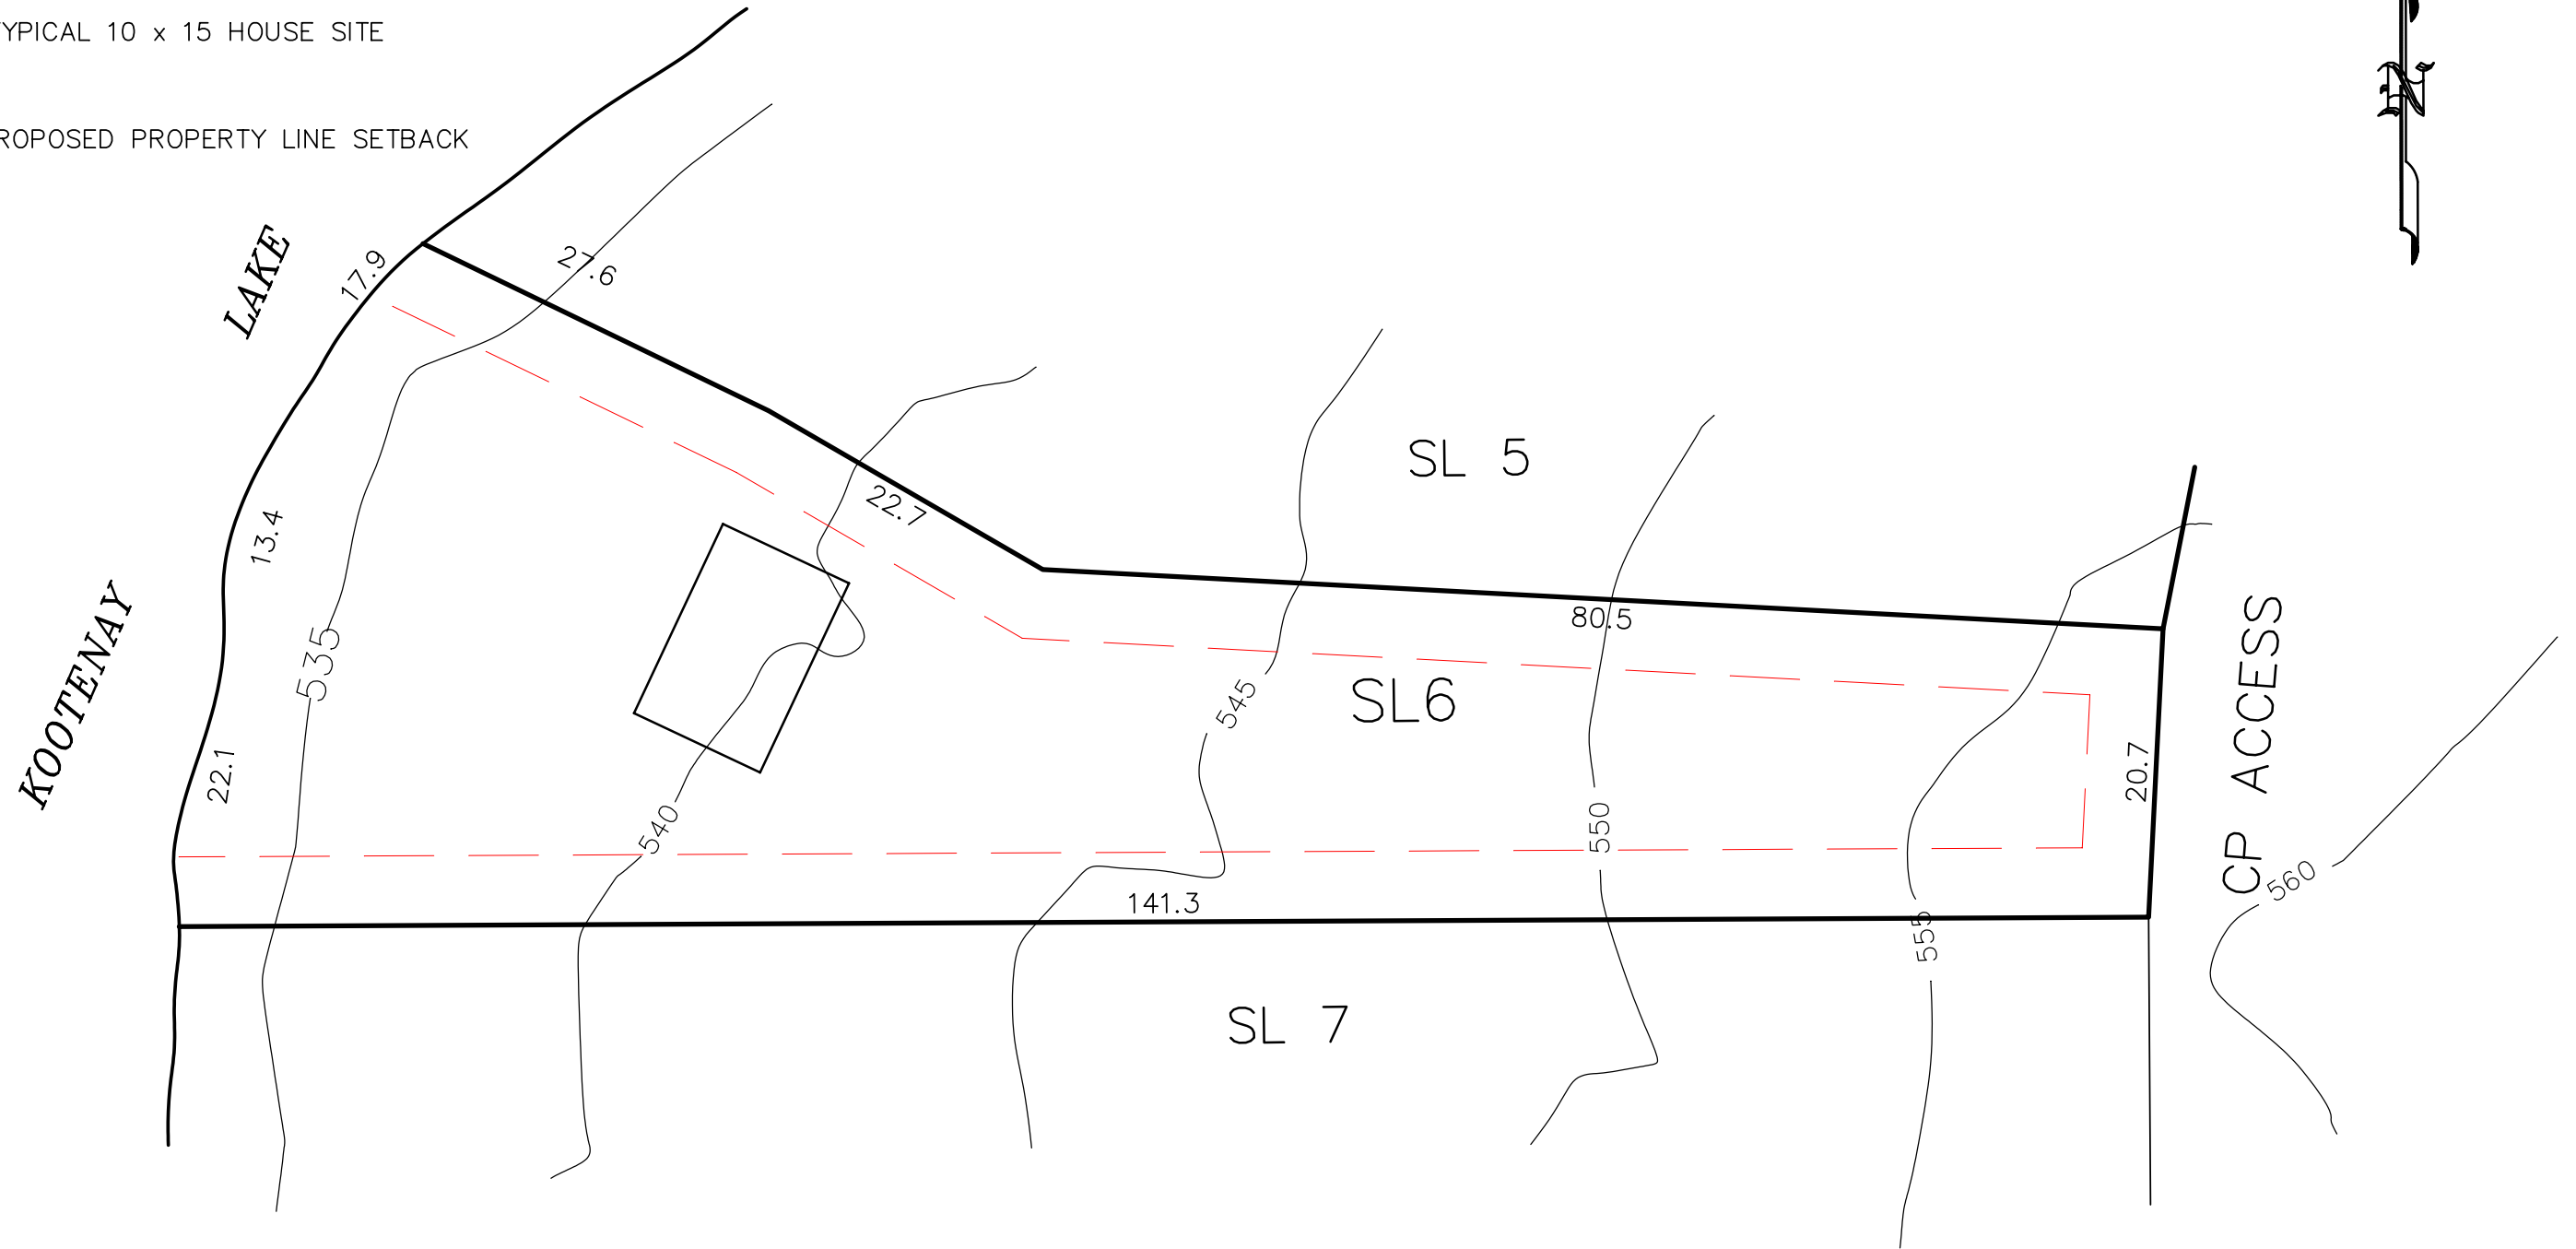

LOT 6 SITE PLAN

Area = 0.394ha

LEGEND

 TYPICAL 10 x 15 HOUSE SITE

 PROPOSED PROPERTY LINE SETBACK

PROPERTY LINES ARE APPROXIMATE ONLY