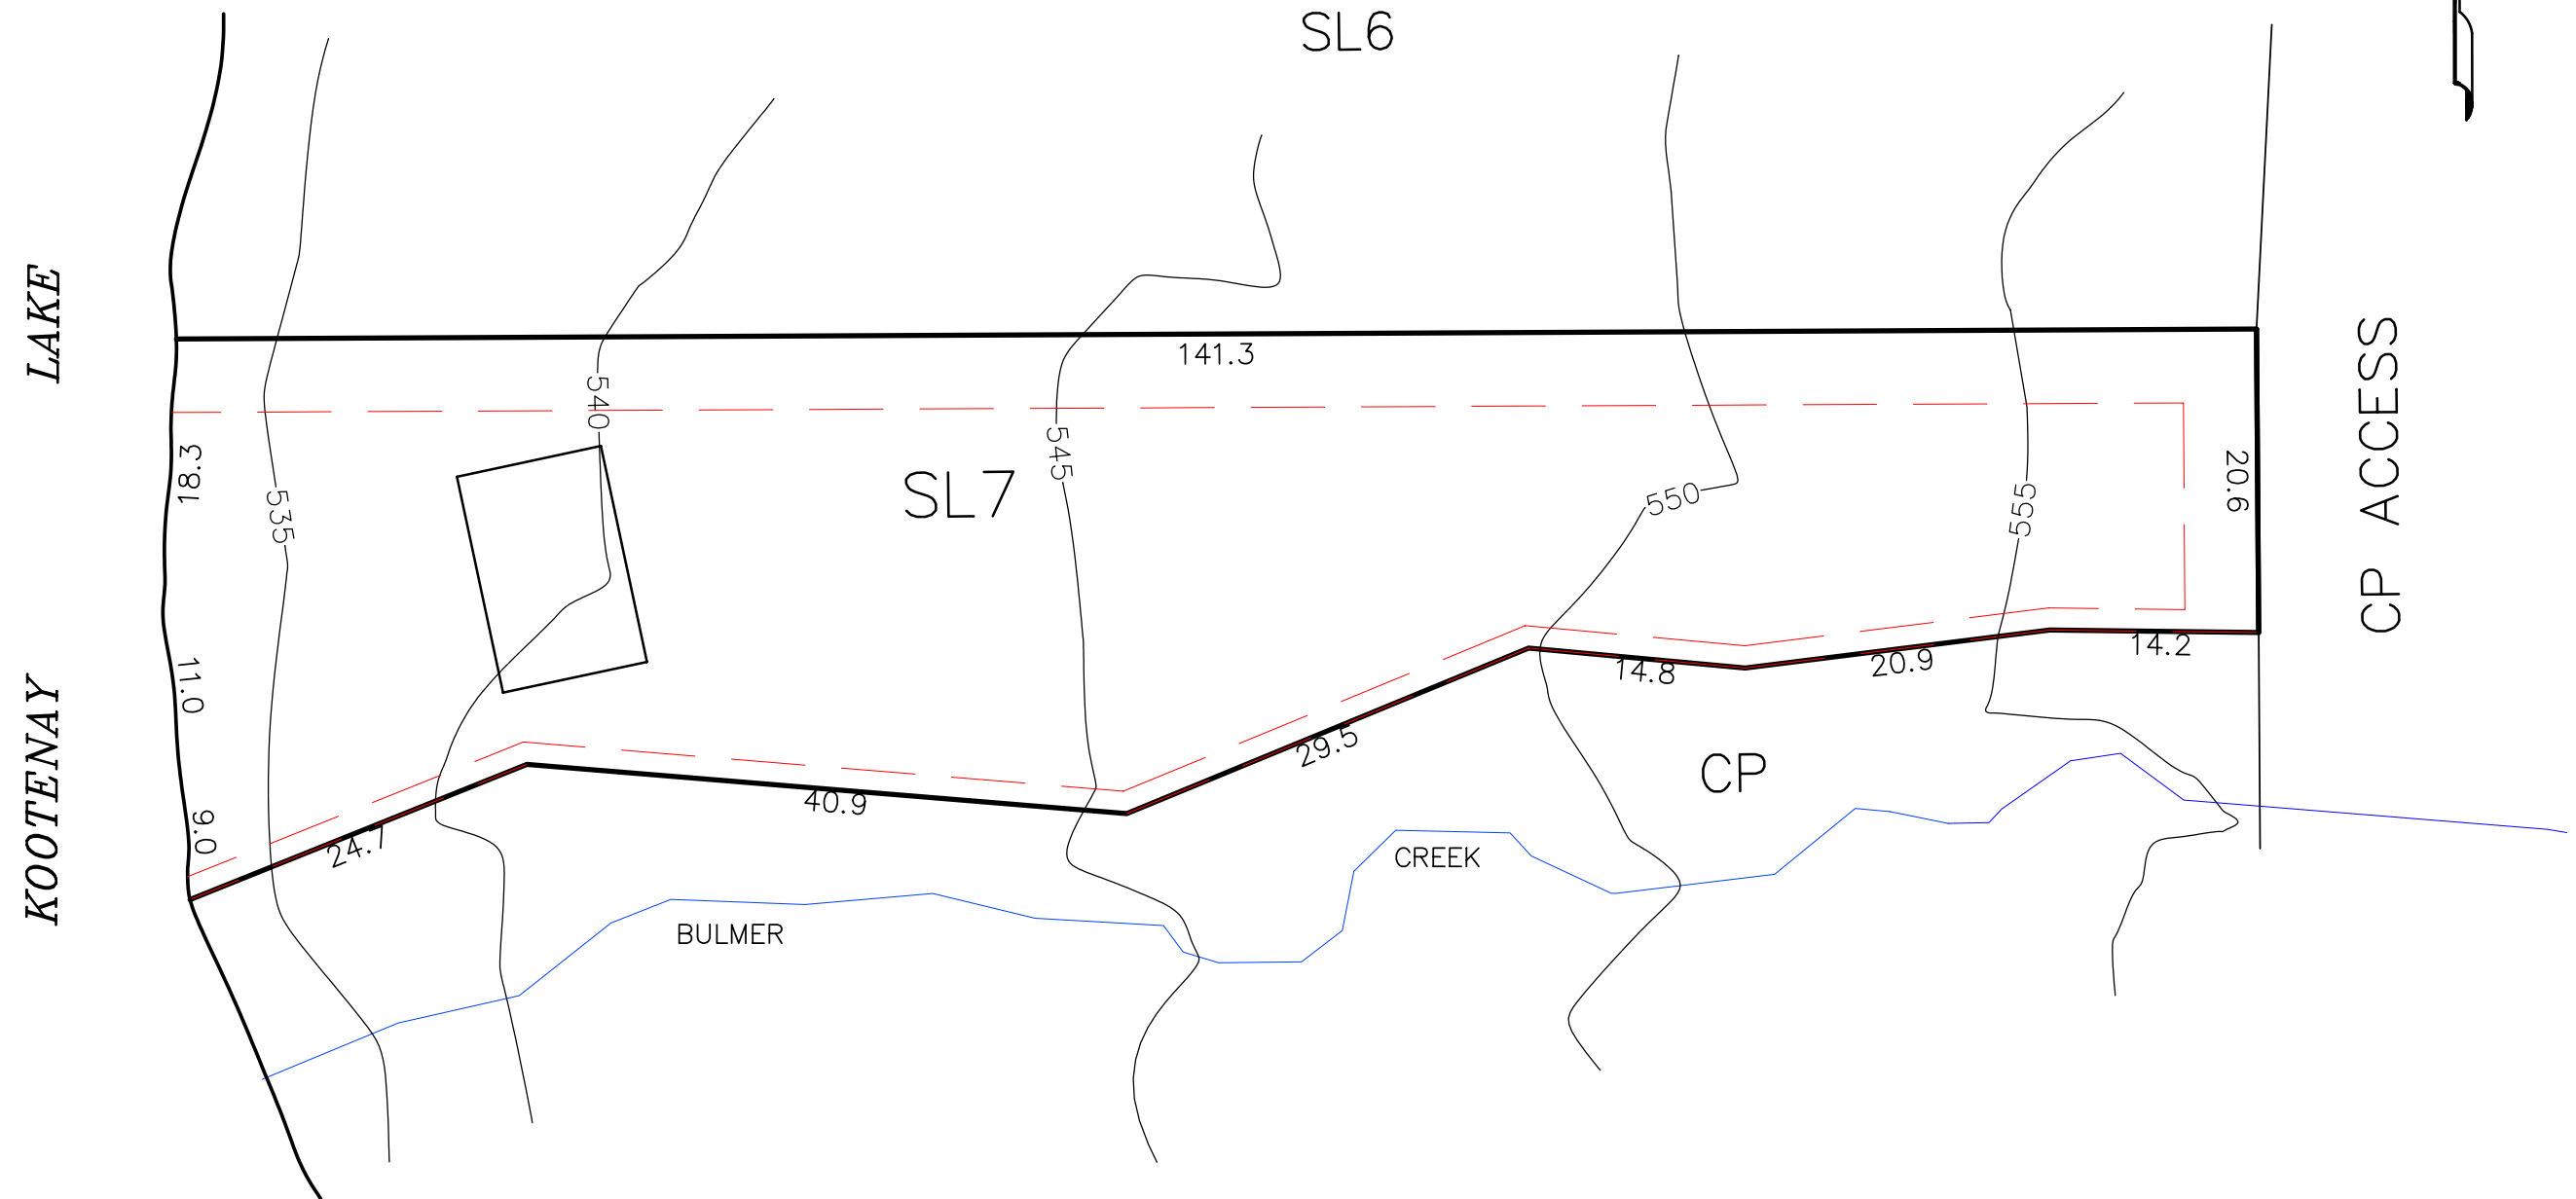

LOT 7 SITE PLAN

Area = 0.392ha

LEGEND

 TYPICAL 10 x 15 HOUSE SITE

 PROPOSED PROPERTY LINE SETBACK

PROPERTY LINES ARE APPROXIMATE ONLY