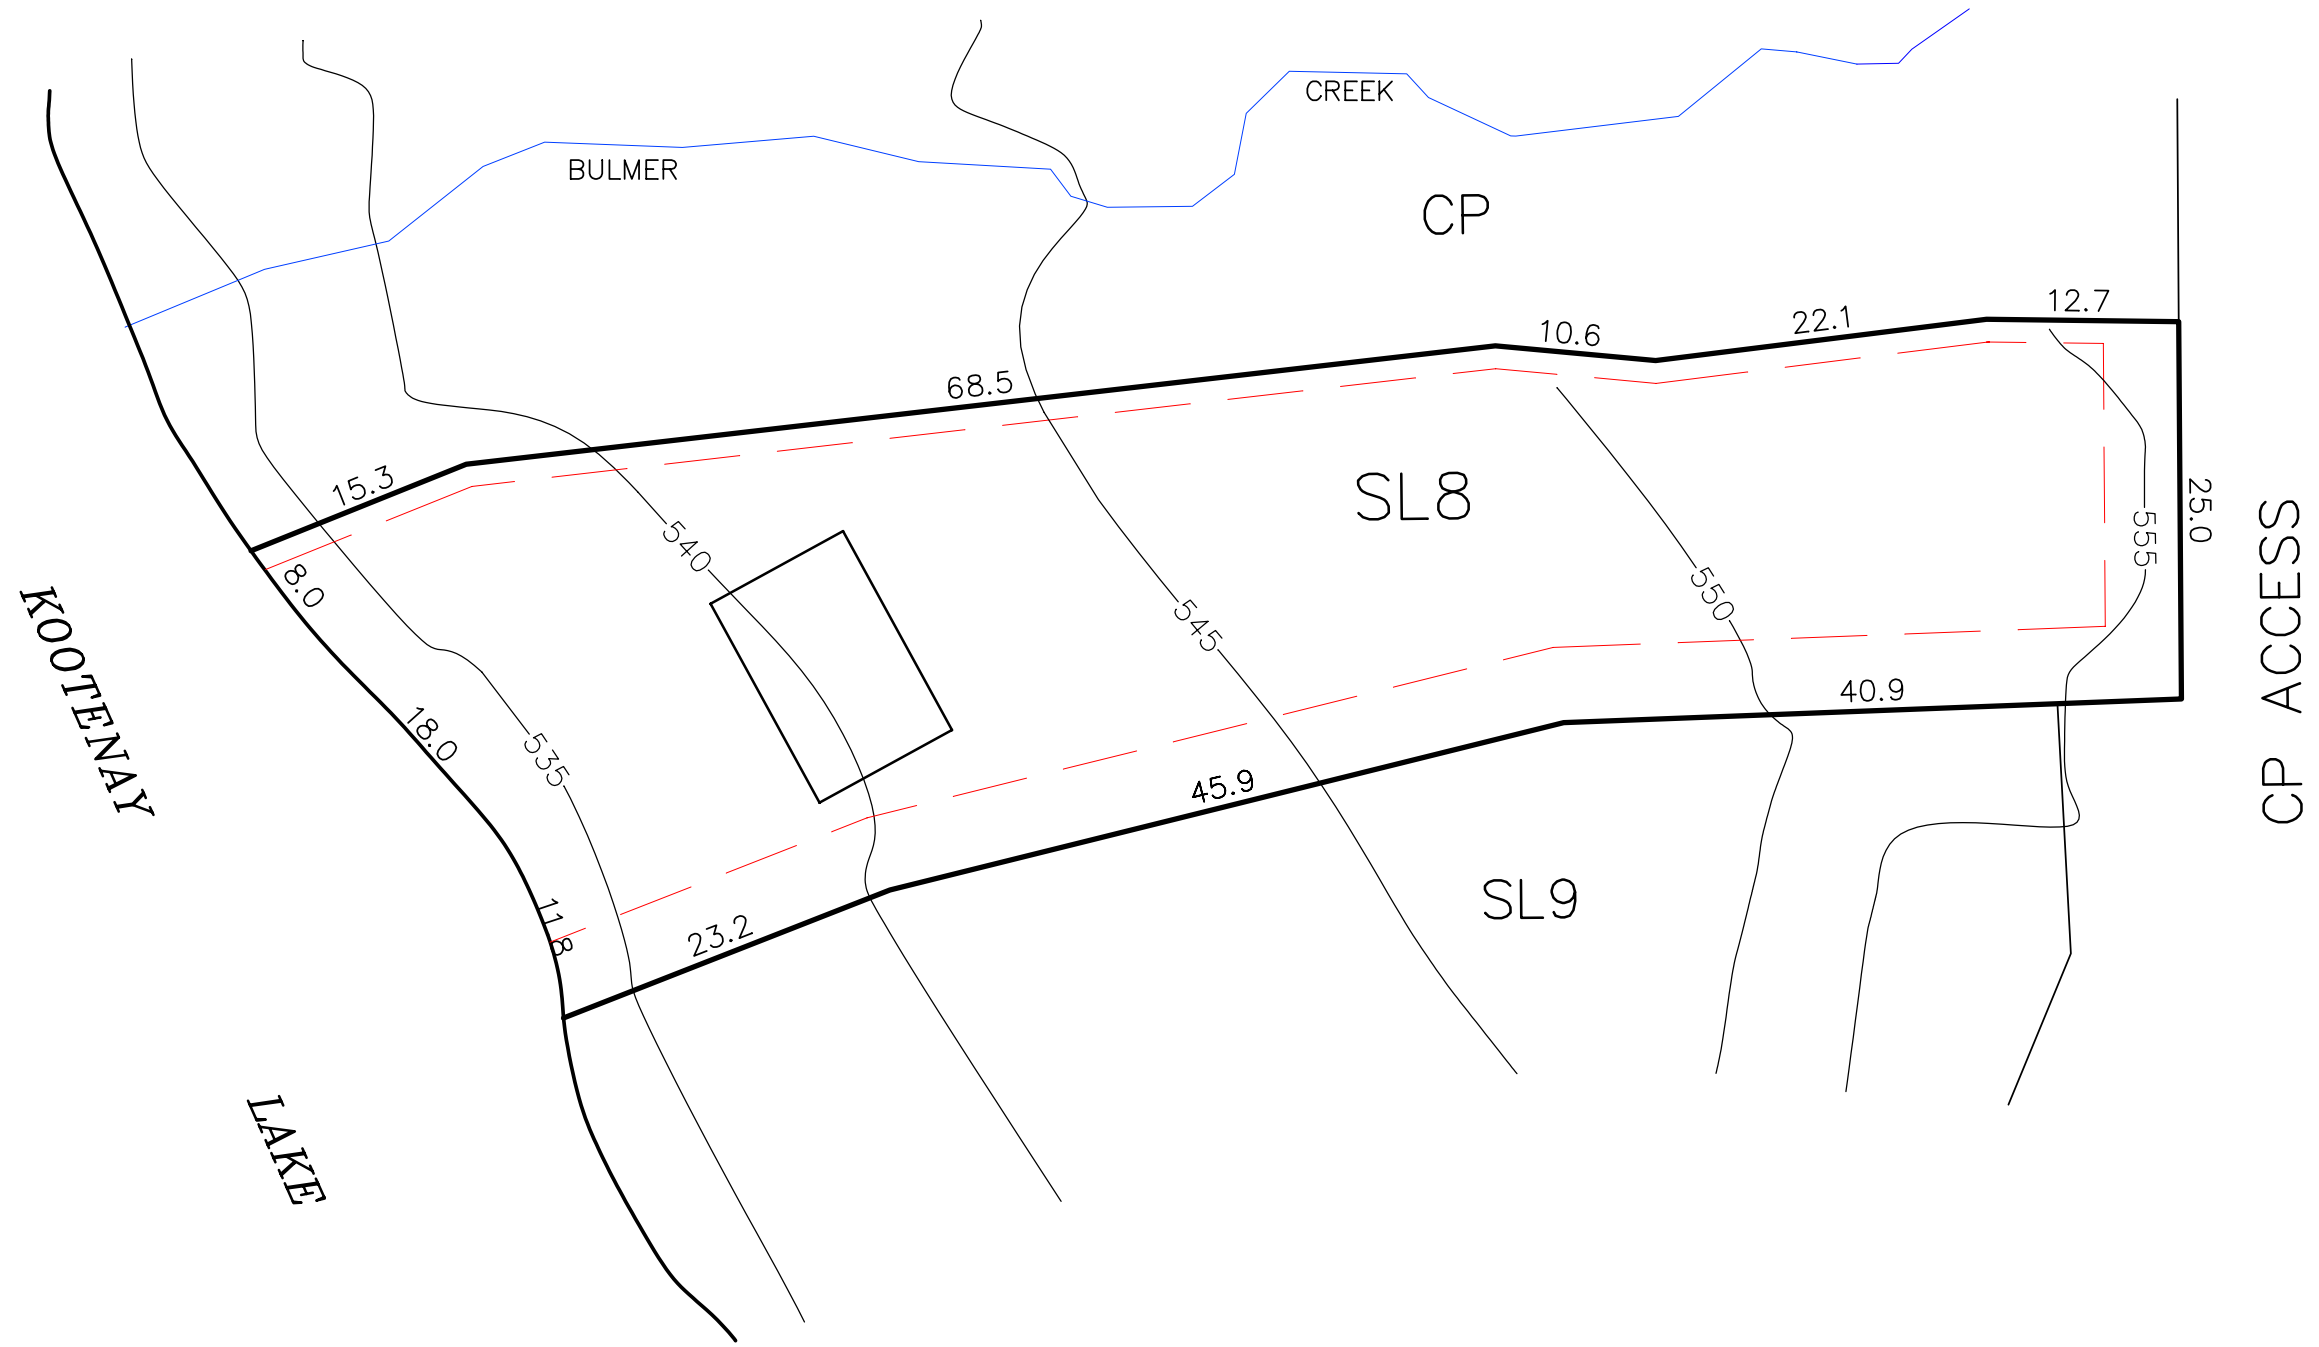

# LOT 8 SITE PLAN

Area = 0.327ha

## LEGEND

-  TYPICAL 10 x 15 HOUSE SITE
-  PROPOSED PROPERTY LINE SETBACK

PROPERTY LINES ARE APPROXIMATE ONLY