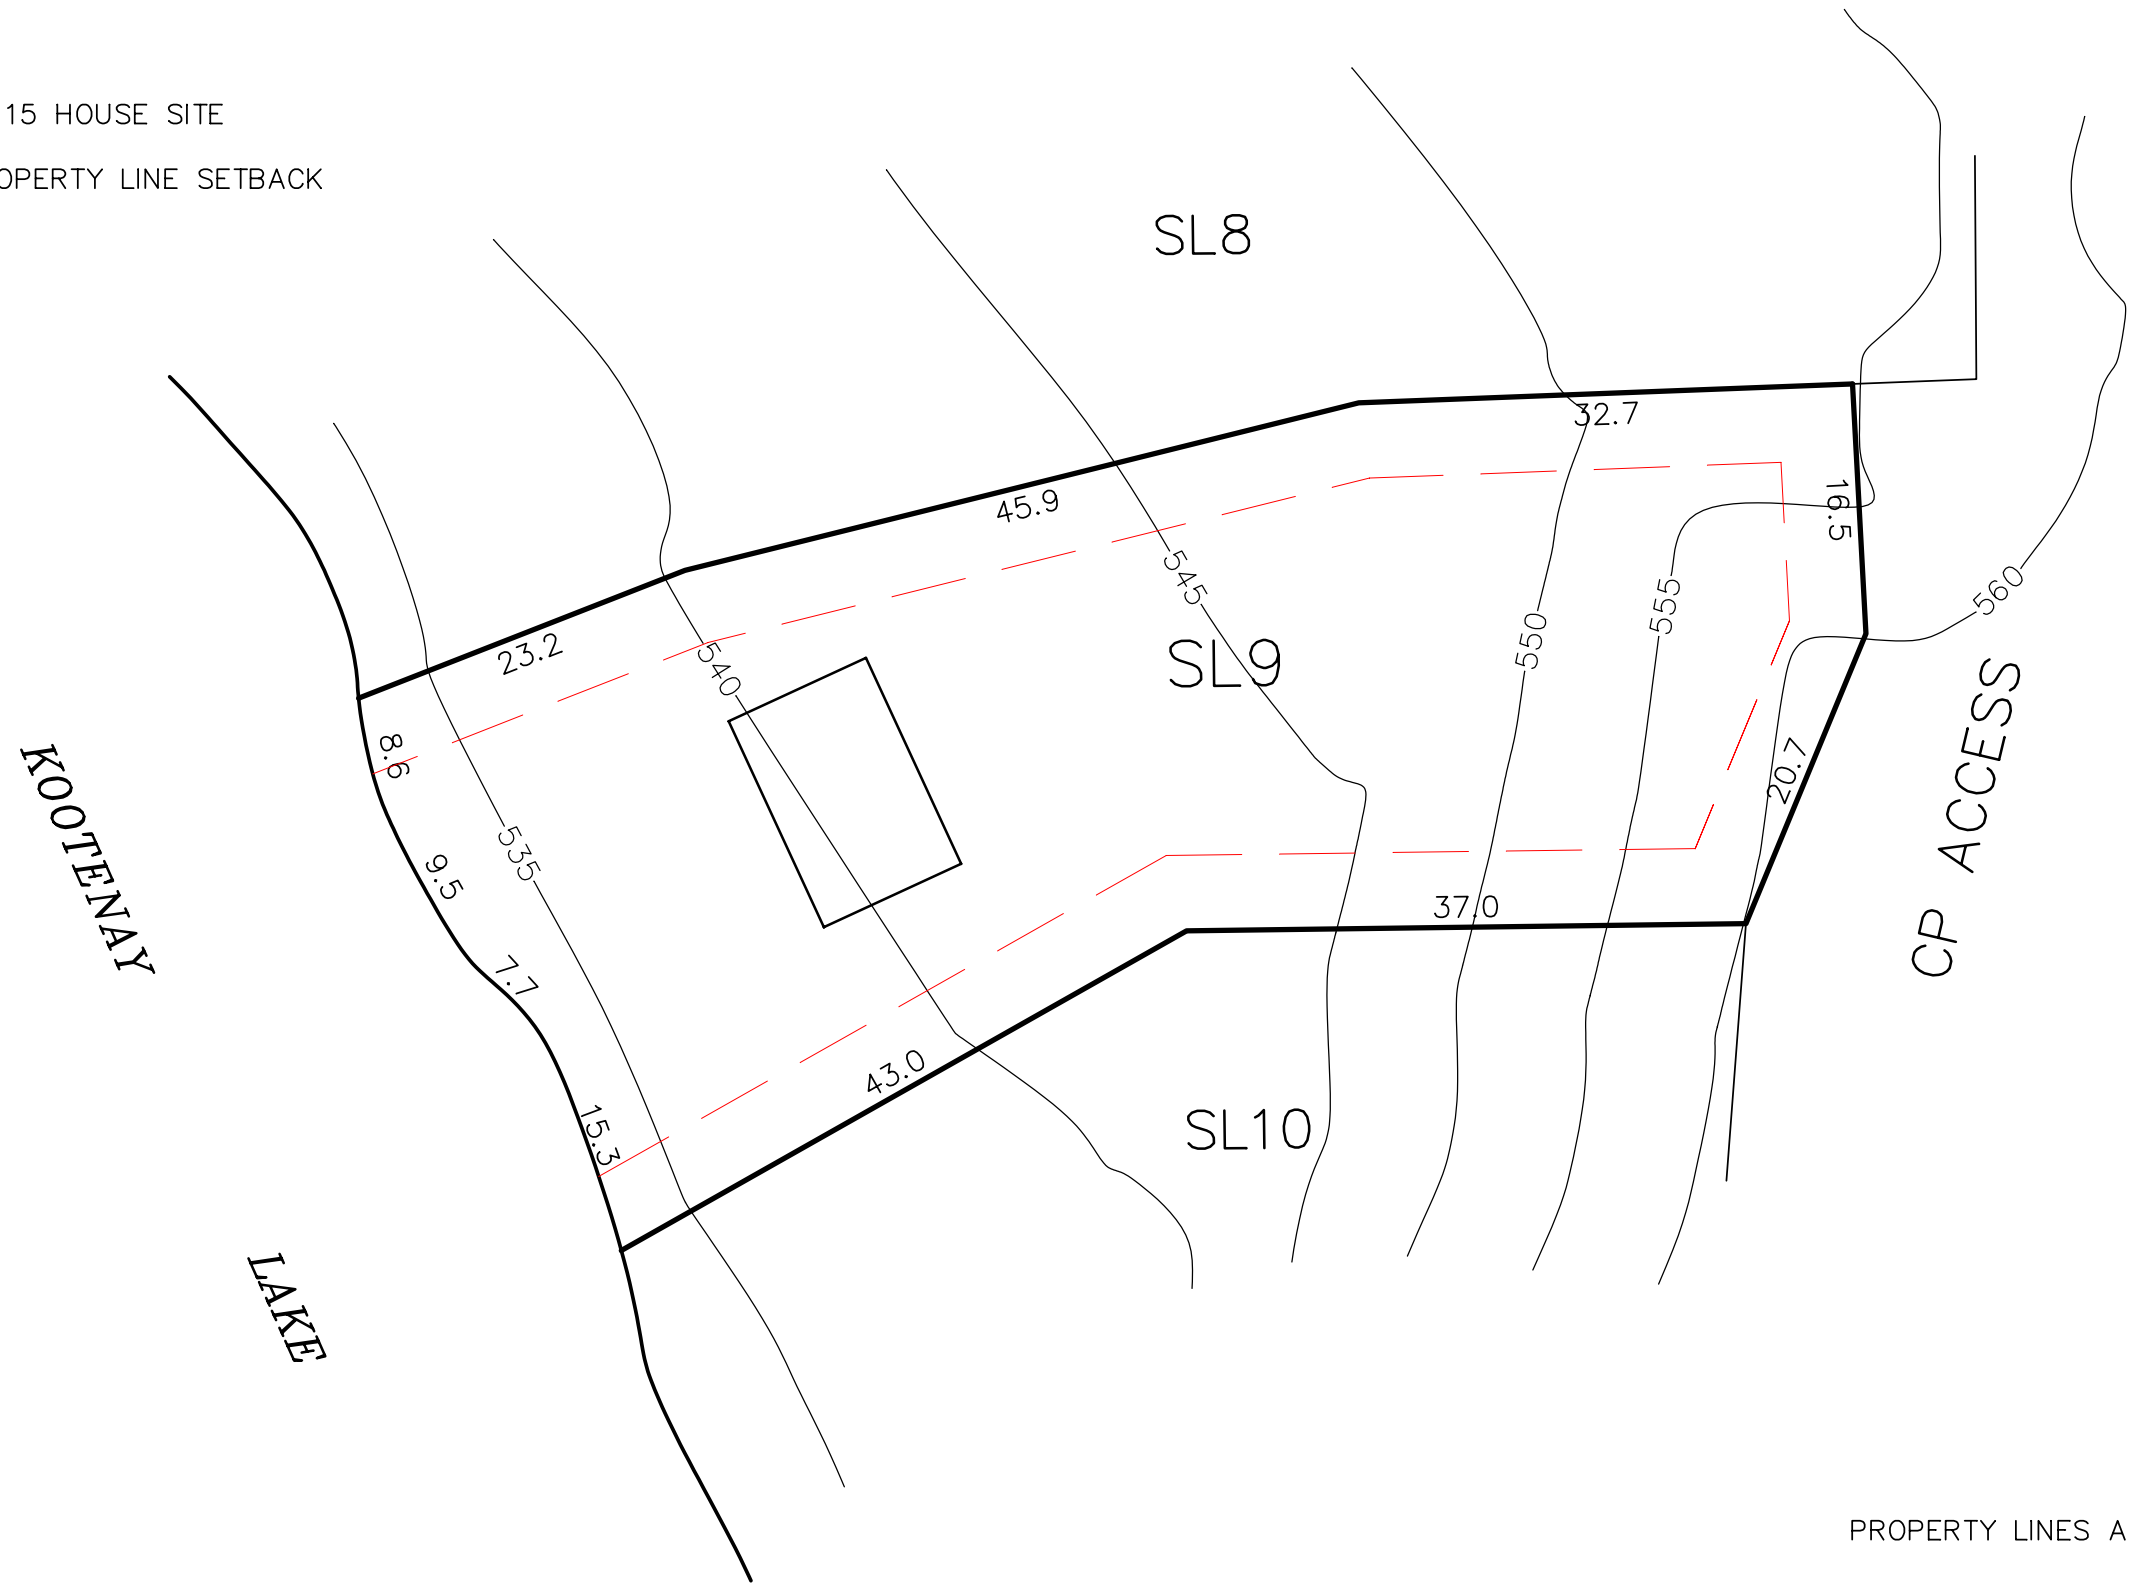

LOT 9 SITE PLAN

Area = 0.352ha

LEGEND

-  TYPICAL 10 x 15 HOUSE SITE
-  PROPOSED PROPERTY LINE SETBACK

PROPERTY LINES ARE APPROXIMATE ONLY